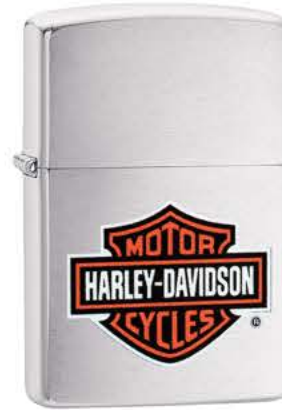

Harley-Davidson® Available in select countries, some restrictions apply

218HD.H252
Black Matte
Color Image
\$33.45

29739
High Polish Chrome
Color Image
\$34.45

29159
High Polish Chrome
Fusion
\$36.95

200HD.H252
Brushed Chrome
Color Image
\$29.95