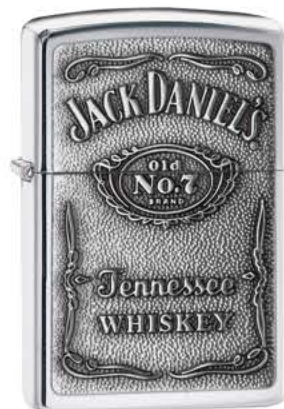

Pabst Brewing Company

49078
Pabst
Street Chrome™
Color Image
\$25.45

Manufactured and distributed under license from Pabst Brewing Company, LLC ("PBC") by Zippo Manufacturing Company. (PABST BLUE RIBBON, COLT 45, OLD MILWAUKEE, LONE STAR) and related trademarks, logos, names and designs are trademarks and intellectual property of PBC. ©2021 All rights reserved.

Spirits

Jack Daniel's®

254BJD.428
Jack Daniel's®
High Polish Brass
Emblem Attached
\$49.95

49040
Jack Daniel's®
Armor®
Black Ice®
Deep Carve/Laser
Engrave
\$66.95

250JD.427
Jack Daniel's®
High Polish Chrome
Emblem Attached
\$44.95

29285
Jack Daniel's®
Satin Chrome
Color Image
\$27.45

29757
Jack Daniel's®
Street Chrome™
Lustré
\$26.95

24779
Jack Daniel's®
Street Chrome™
Color Image
\$26.45

Jim Beam®

49324
Jim Beam®
Diagonal Weave
Laser Engrave
\$29.95

254JB.929
Jim Beam®
High Polish Brass
Emblem Attached
\$49.95

49308
Fireball®
Street Chrome™
Color Image
\$25.95

Fireball®

Crown Royal®

Zippo introduces new designs featuring the #1 selling blended Canadian whisky brand in the USA and Canada, Crown Royal.* This premium whisky brand and its iconic purple bag enjoy a massive and growing global fan-base.