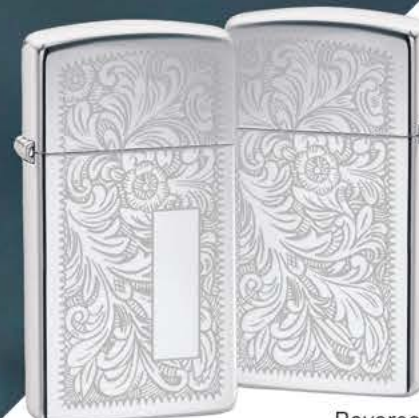

49022
Armor®
High Polish Brass
Deep Carve/Lustre
\$61.95

28274
High Polish Chrome
Color Image
\$31.95

29060
Street Chrome™
Color Image
\$23.45

28987
Iron Stone
Color Image
Gift Set
\$57.95

Reverse

1652
Venetian® | Slim®
High Polish Chrome
Lustre
\$36.45