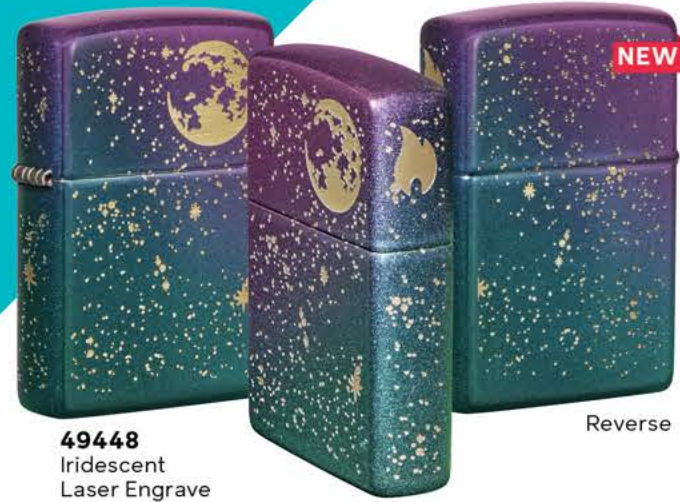

29412
Satin Chrome
Auto Two Tone
\$24.45

24699
High Polish Chrome
Color Image/
Auto Engrave
\$33.45

24007
High Polish Chrome
Color Image
\$27.45

Outdoor

49448
Iridescent
Laser Engrave
\$40.95

Reverse

24879
Brushed Chrome
Emblem Attached
\$39.95