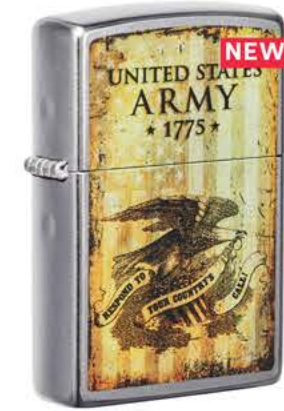

29385
Navy®
Brushed Chrome
Auto Engrave
\$25.95

280ANC
Navy®
Brushed Chrome
Emblem Attached
\$34.95

Marines

49316
Marines
Street Chrome™
Color Image
\$24.95

49317
Marines
Street Chrome™
Color Image
\$24.95

280MAR
Marines
Brushed Chrome
Emblem Attached
\$34.95

28744
Marines
Black Matte
Color Image
\$29.45

Army®

49314
Army®
High Polish Brass
Auto Engrave
\$33.95

49315
Army®
Street Chrome™
Color Image
\$24.95

280ARM
Army®
Brushed Chrome
Emblem Attached
\$34.95