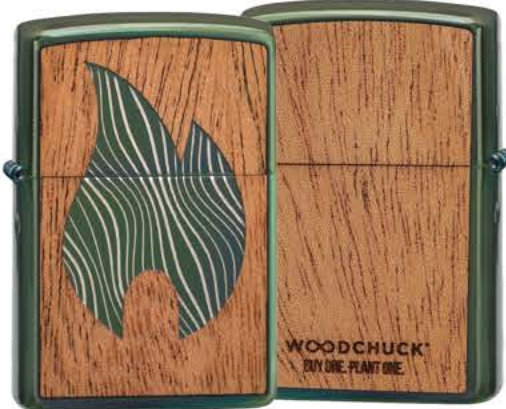

49416
High Polish Teal
Color Image
\$35.95

49417
Black Ice®
Color Image
\$35.95

Zippo Designs

W 29901
Brushed Brass
Mahogany Emblem Attached
\$54.45

Reverse

W 49057
High Polish Green
Mahogany Emblem/
Laser Engrave
\$64.45