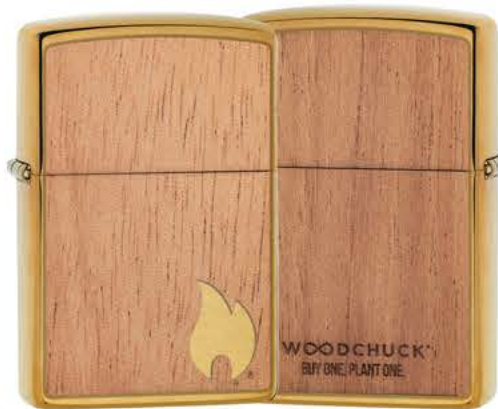

W 49057
High Polish Green
Mahogany Emblem/
Laser Engrave
$64.45

Zippo Designs

W 29901
Brushed Brass
Mahogany Emblem Attached
$54.45

Reverse