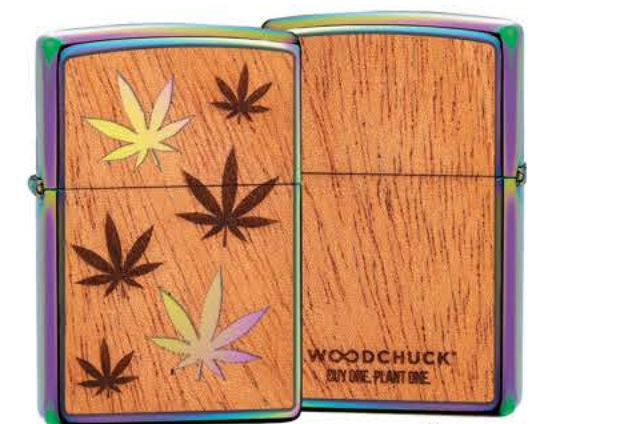

29727
High Polish Chrome
Fusion
\$31.45

29587
Brushed Chrome
Auto Engrave
\$23.45

49142
High Polish Green
Laser Engrave
\$33.45

49185
Iridescent
Laser Engrave
\$28.95

49135
Black Ice™
Color Image
\$35.95

29903
Multi Color
Mahogany Emblem Attached
\$59.45