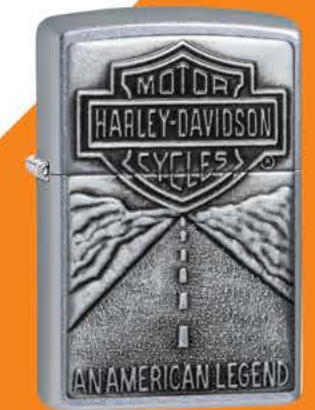

20229
Street Chrome™
Emblem Attached
$42.95