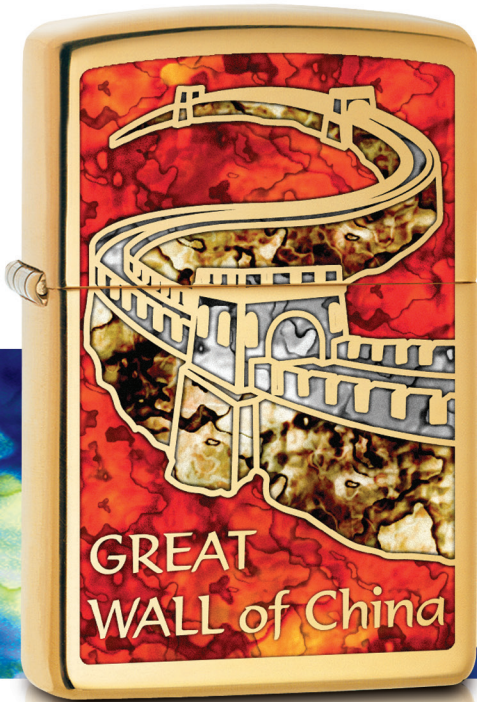

Special packaging will draw interest to this 360-degree MultiCut Armor design.

Packaging fits into current displays.

Available Worldwide

29253

High Polish Chrome

Fusion

29230
Armor
Black Ice®
Deep Carve

 The Armor logo is used under license by ZippMark, Inc. All Rights Reserved.

29241
Black Ice®
Laser Engrave/Auto Engrave

29242
High Polish Chrome
Laser Engrave/Auto Engrave

29236
Brushed Chrome
Auto Two Tone

Zippo's new Fusion customization process produces an iridescent metallic look. It's a whole new perspective - like looking at the wonders of the world through stained glass windows.

These picturesque lighters are the first three in a continuing series that will showcase well-known attractions via the dazzling Fusion process.

29244
*High Polish Brass
Fusion*

29256

*High Polish Chrome
Fusion*