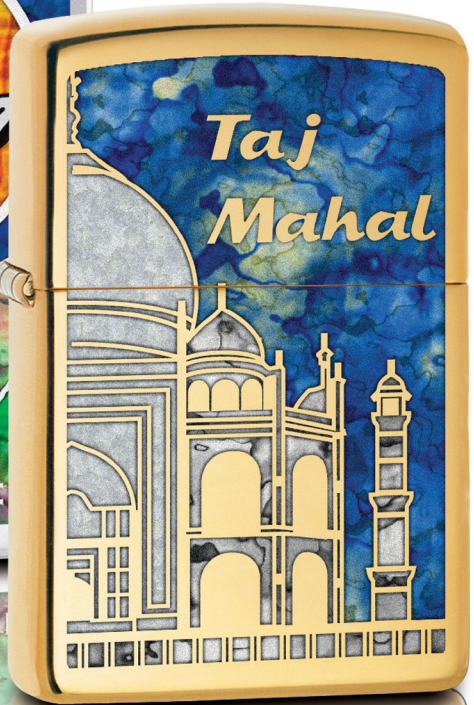

These picturesque lighters are the first three in a continuing series that will showcase well-known attractions via the dazzling Fusion process.

29244
*High Polish Brass
Fusion*

29256

*High Polish Chrome
Fusion*

29245

*High Polish Brass
Fusion*

The Armor logo is used under license by ZippMark, Inc. All Rights Reserved.

29234
Armor
Black Ice®
Deep Carve

Crisp deep carve engraving produces a gently undulating pattern on the front and reverse surfaces of this lighter. Gold-struck inside unit adds to the unique attraction, and distinctive bottom stamp authenticates it as genuine Armor.