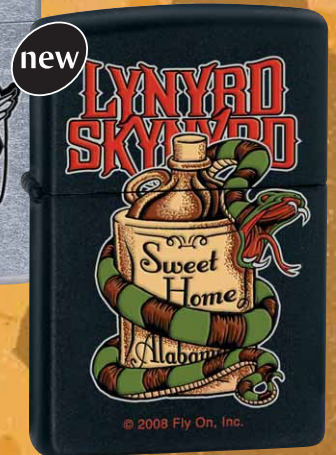

ZIPPO

24562
Motley Crue
Street Chrome™
\$27.95

24563
Motley Crue
Black Matte
\$26.95

24564
Kiss
Street Chrome™
\$27.95

24565
Kiss
Brushed Chrome
\$24.95

24558
The Who
Street Chrome™
\$24.95

24559
The Who
Street Chrome™
\$27.95

24568
Lynrd Skynyrd
Street Chrome™
\$24.95

24569
Lynrd Skynyrd
Black Matte
\$27.95

Custom Imprint

Available Worldwide.

all new

Can't get enough of the music scene? Stage an encore performance with this additional line-up of legendary names available on a custom imprint basis, and create your own Zippo Moment! Lighters are pre-approved exactly as pictured here, and must be ordered in a minimum of 50 pieces per design. Please contact your Zippo representative or sales associate for pricing, lead times, and ordering details.