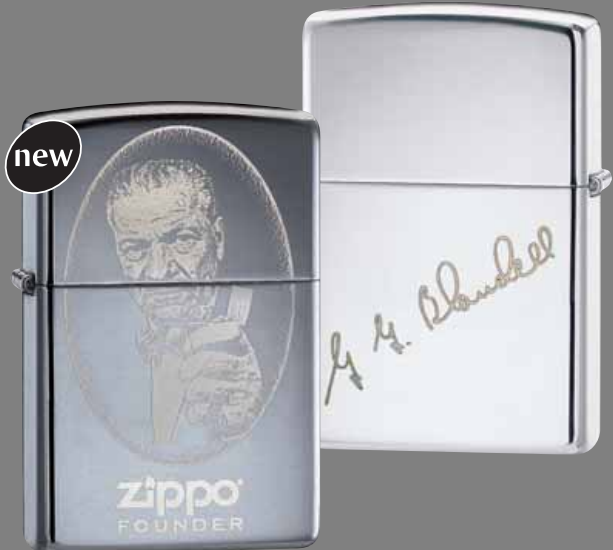

All matte lighters are available without Zippo logo. When ordering, just delete "ZL" from the model number.

21122ZL
 Lemon Lime
 Matte
 w/Zippo Logo
 \$21.95

221ZL
 Green Matte
 w/Zippo Logo
 \$21.95

21124ZL
 Blueberry
 Matte
 w/Zippo Logo
 \$21.95

229ZL
 Royal Blue
 Matte
 w/Zippo Logo
 \$21.95

239ZL
 Navy Matte
 w/Zippo Logo
 \$21.95

218ZL
 Black Matte
 w/Zippo Logo
 \$21.95

237ZL
 Purple Matte
 w/Zippo Logo
 \$21.95

233ZL
 Red Matte
 w/Zippo Logo
 \$21.95

24014ZL
 Carnation
 Matte
 w/Zippo Logo
 \$21.95

238ZL
 Pink Matte
 w/Zippo Logo
 \$21.95

231ZL
 Orange Matte
 w/Zippo Logo
 \$21.95

GA1 GA9 2 ADULT
 SECTION/AISLE ROW/BOX SEAT
 GENERAL ADMISSION
 ZMC-CLC-09
 ZIPPO PRESENTS

new

24197
 Zippo Founder
 High Polish Chrome
 \$29.95

200FL
 Founder's Lighter
 Brushed Chrome
 \$21.95

The images of George G. Blaisdell are used by permission of the Blaisdell family. All Rights Reserved.