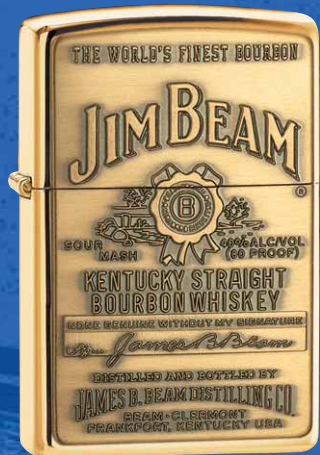

JACK DANIEL and OLD NO. 7 are registered trademarks used under license to Zippo Manufacturing Company. © 2008, Jack Daniel's — All Rights Reserved. Your friends at Jack Daniels remind you to drink responsibly. For sale to adults of legal drinking age.

250JB.928
Jim Beam® Pewter
Emblem
High Polish Chrome
\$34.95

254BJB.929
Jim Beam® Brass
Emblem
High Polish Brass
\$37.95

21181
Jim Beam® Genuine
High Polish Chrome
\$29.95

Jim Beam is a registered trademark of Jim Beam Brands Co. and is used under
authorized license to Zippo Manufacturing Company. All rights reserved worldwide.

INTENDED FOR PURCHASE BY ADULTS OF LEGAL PURCHASE AGE FOR
ALCOHOLIC BEVERAGES.

Emblem lighter clicks open to reveal a hidden surprise.

20827
Royal Flush™
Emblem
Street Chrome™
\$36.95

20852
Suited™
High Polish Chrome
\$26.95