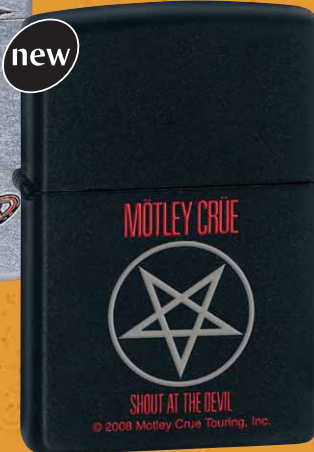

Now show off your style with a Zippo lighter displaying your choice in music. It's a natural progression . . . both Zippo and music advocate social interaction, encourage individual expression, and forge an enduring bond with the user. Create your own Zippo Moment with Def Leppard, ZZ Top, The Who, or a host of others emblazoned on a Zippo lighter. Rock on!

24567
Def Leppard
Street Chrome™
\$27.95

24566
Def Leppard
Satin Chrome™
\$24.95

24570
Aerosmith
Street Chrome™
\$27.95

24560
ZZ Top
High Polish Chrome
\$27.95

24561
ZZ Top
Black Matte
\$27.95

Available Worldwide.

ZIPPO

24562
Motley Crue
Street Chrome™
\$27.95

24563
Motley Crue
Black Matte
\$26.95

24564
Kiss
Street Chrome™
\$27.95

24565
Kiss
Brushed Chrome
\$24.95

24558
The Who
Street Chrome™
\$24.95

24559
The Who
Street Chrome™
\$27.95