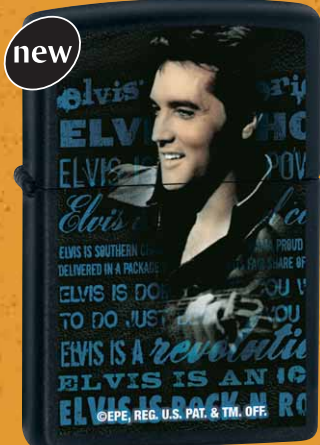

Elvis®
Available Worldwide.

24474
Elvis
Brushed Chrome
\$29.95

©Joe Petruccio
All Rights Reserved

24545
Elvis Blue
Black Matte
\$32.95

Photo©Alfred Wertheimer

24546
Elvis
Black Matte
\$32.95

24259
Elvis® Guitar
High Polish Chrome
\$30.95