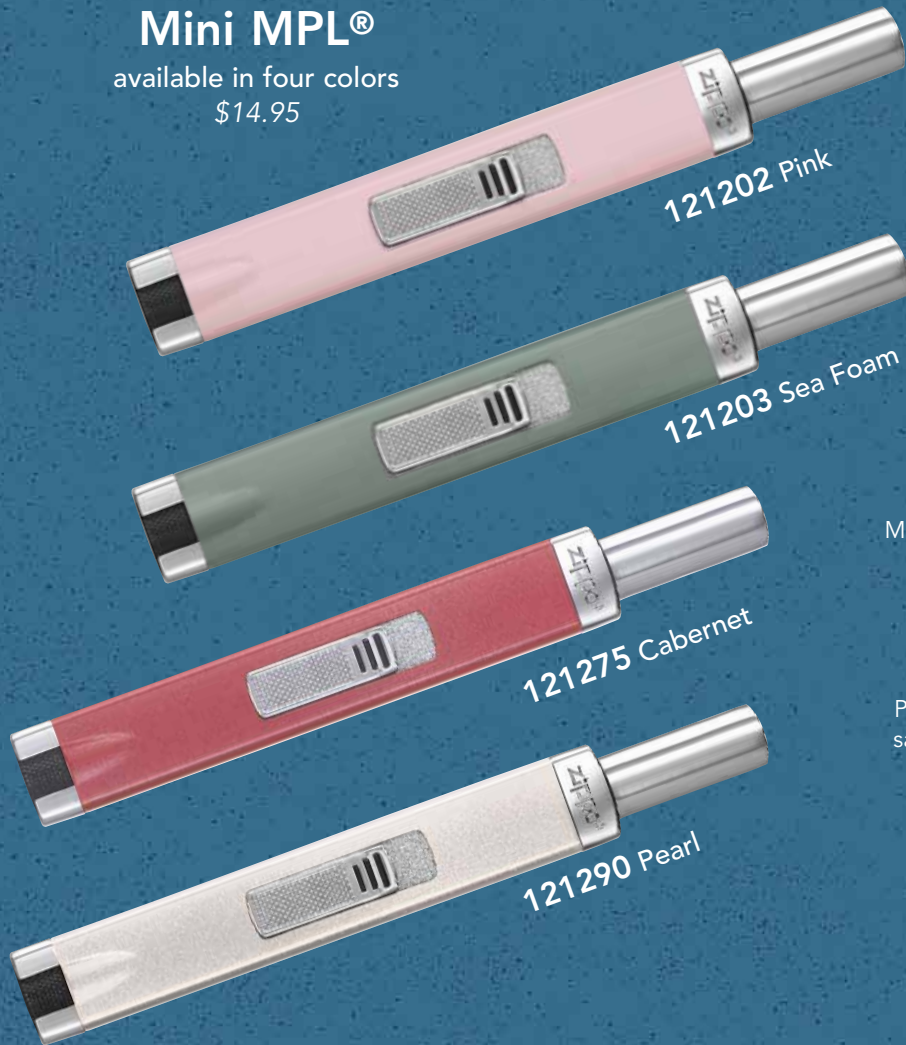

Price is subject to change without notice.
For optimum performance of every Zippo windproof pocket lighter, we recommend genuine Zippo flints, wicks, and premium lighter fluid.

Zippo flints fit all Zippo windproof lighters and Zippo BLU™ lighters.

2406C
Six Flint Dispenser – 24
per Display Card
\$0.70/dispenser

2406N
Flint Cards – 24 cards per
display box; 24 boxes per
master carton
\$0.70/card

2425
Wick Cards – 24 cards per
display box; 24 boxes per
master carton
\$0.70/card

The Mini MPL® is easy to use, with an advanced soft-touch ignition system and an adjustable flame dial. Made of durable metal, the Mini MPL features a patented child-resistant safety button. For optimum performance of every Zippo Mini MPL, we recommend genuine Zippo premium butane fuel (found on page 82).

Mini MPL®

available in four colors
\$14.95

Adjustable flame.

Shown at actual size

Made by Zippo. You get a reliable product. Your customers get a lifetime guarantee.

Patented child-resistant safety button (on back).