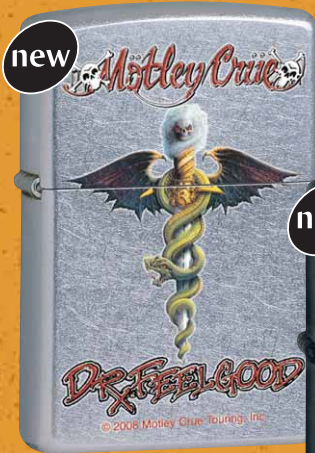

Now show off your style with a Zippo lighter displaying your choice in music. It's a natural progression . . . both Zippo and music advocate social interaction, encourage individual expression, and forge an enduring bond with the user. Create your own Zippo Moment with Def Leppard, ZZ Top, The Who, or a host of others emblazoned on a Zippo lighter. Rock on!

24567
Def Leppard
Street Chrome™
\$27.95

24566
Def Leppard
Satin Chrome™
\$24.95

24570
Aerosmith
Street Chrome™
\$27.95

24560
ZZ Top
High Polish Chrome
\$27.95

24561
ZZ Top
Black Matte
\$27.95

Available Worldwide.

ZIPPO

24562
Motley Crue
Street Chrome™
\$27.95

24563
Motley Crue
Black Matte
\$26.95

24564
Kiss
Street Chrome™
\$27.95

24565
Kiss
Brushed Chrome
\$24.95

24558
The Who
Street Chrome™
\$24.95

24559
The Who
Street Chrome™
\$27.95