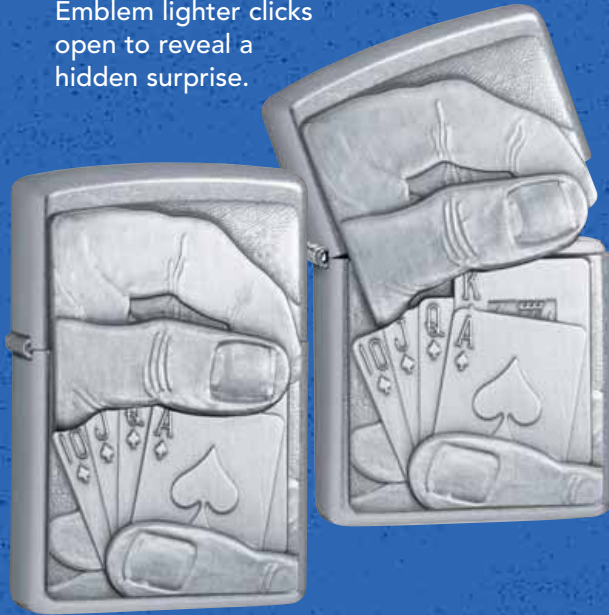

250JB.928
Jim Beam® Pewter
Emblem
High Polish Chrome
\$34.95

254BJB.929
Jim Beam® Brass
Emblem
High Polish Brass
\$37.95

21181
Jim Beam® Genuine
High Polish Chrome
\$29.95

Jim Beam is a registered trademark of Jim Beam Brands Co. and is used under
authorized license to Zippo Manufacturing Company. All rights reserved worldwide.

INTENDED FOR PURCHASE BY ADULTS OF LEGAL PURCHASE AGE FOR
ALCOHOLIC BEVERAGES.

Emblem lighter clicks open to reveal a hidden surprise.

20827
Royal Flush™
Emblem
Street Chrome™
\$36.95

20852
Suited™
High Polish Chrome
\$26.95