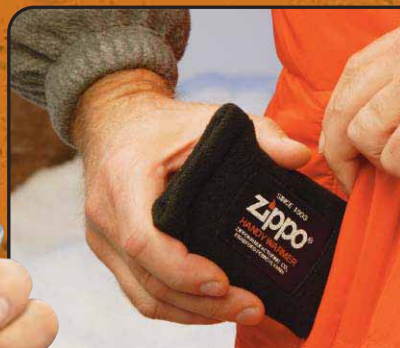

Fashion meets function with the Zippo lighter chain. End the frustration of lost Zippo lighters and look good doing it. Attach one end of the chain to a belt loop or purse and slip a Zippo lighter into the collar at the other end and you have a stylish way to keep your Zippo lighter securely in your possession. Each Z-Chain comes standard with a model #207 Street Chrome™ lighter.

new

24651
 All In One Kit
 \$18.50

All in one kit includes Street Chrome lighter, 6-flint dispenser and a 4 oz. tin of Zippo Premium Lighter Fluid in clamshell packaging.

new

24414
 Z-Chain
 Lighter Combo
 Street Chrome™
 \$29.95

Available in U.S.A. only.
 Introducing the Zippo Hand Warmer™. Built for winter warriors, it features a sleek and compact design, and fits easily into pockets, gloves and pants without the bulk of other warmers. The Hand Warmer uses Zippo premium lighter fluid to produce more than ten times the heat as traditional models and lasts for up to 24 hours. Plus, it comes with a one-year guarantee, making the Zippo Hand Warmer a perfect fit for any outdoors enthusiast.

20088
 Hand Warmer
 High Polish Chrome
 \$29.95

SECTION/AISLE 2 ADULT
 GENERAL ADMISSION SEAT ADMISSION
 ZIPPO PRESENTS
Displays & Accessories
 ZMC-CLC-09

142633

Counter Stand

Display 30 Zippo products in this counter stand with swivel base. Each side holds 15 pieces.