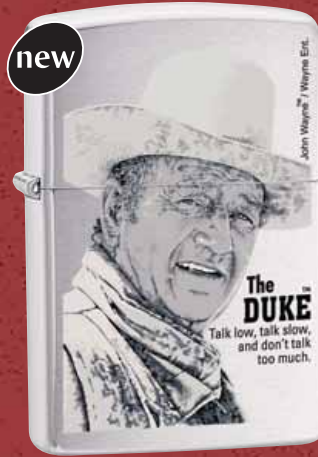

20191
Cross™
High Polish Chrome
\$26.95

24350
Blessed Mother
Purple Shimmer™
\$26.95

24355
Serenity Prayer
Brushed Chrome
\$21.95

24333
Jesus Fish
Brushed Chrome
\$19.95

John Wayne™

Available worldwide.

24541
John Wayne
Brushed Chrome
\$29.95