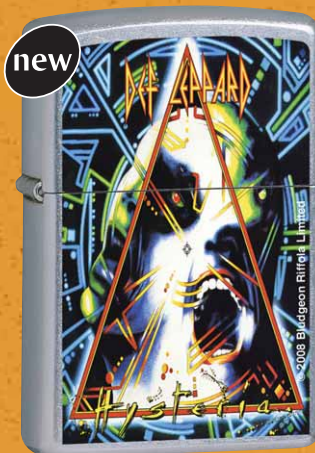

24567
Def Leppard
Street Chrome™
$27.95