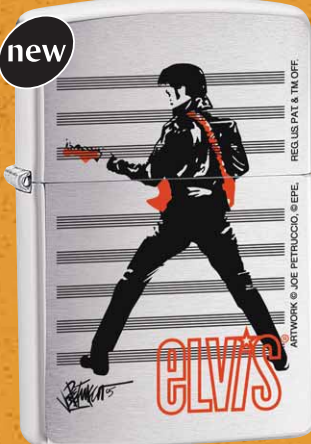

24474
Elvis
Brushed Chrome
$29.95

©Joe Petruccio
All Rights Reserved