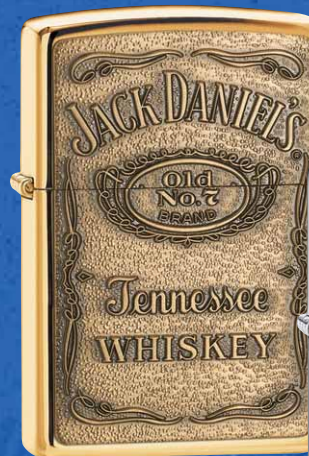

24174
Jack Daniel's®
I Know Jack
Black Ice® Street
Armor™
\$52.95

The Jack Daniel's logo on this lighter is stamped from the opposite side of the face, resulting in an intriguing embossed look.

250JD.321
Jack Daniel's® Logo
High Polish Chrome
\$26.95

24001
Jack Daniel's® Swing
Logo
Stamped
Street Chrome™
\$24.95

254BJD.428
Jack Daniel's®
Label
Brass Emblem
High Polish Brass
\$37.95

250JD.427
Jack Daniel's® Label
Pewter Emblem
High Polish Chrome
\$34.95