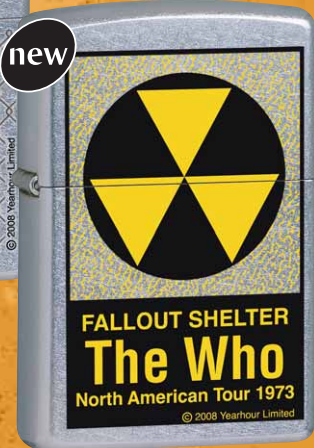

ZIPPO

24562
Motley Crue
Street Chrome™
\$27.95

24563
Motley Crue
Black Matte
\$26.95

24564
Kiss
Street Chrome™
\$27.95

24565
Kiss
Brushed Chrome
\$24.95

24558
The Who
Street Chrome™
\$24.95

24559
The Who
Street Chrome™
\$27.95