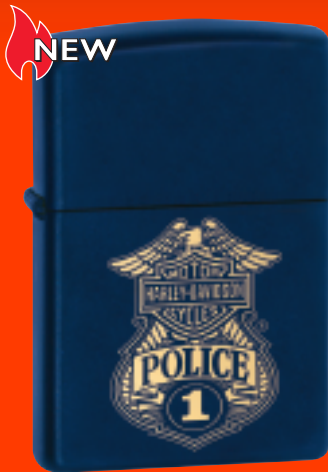

NEW

80000
Harley-Davidson®
Logo
Satin Silver MPL™

NEW

80001
Harley-Davidson®
Logo
Black MPL™

Enlargement to show imprint on barrel

For years, Harley-Davidson and Zippo enthusiasts have shared their journeys with the rumble of a Harley-Davidson® motorcycle and the click of a Zippo lighter. The Zippo MPL™ is ideal for lighting grills, candles, fireplaces, stoves, campfires, lanterns, and more.

- Adjustable Flame
- Child Resistant
- Durable Metal Construction
- Advanced Ignition System
- Refillable Butane
- Ergonomic Design
- Retractable Hanging Loop

3912
Butane Fuel 2.4 fl. oz.
(shipping carton of 48
with 8 innerpacks of 6)

3812
Butane Fuel 4.0 fl. oz.
(shipping carton of 48
with 8 innerpacks of 6)

20688
H-D® Speed
Orange Matte

20712
Harley-Davidson®
World's Finest
Satin Chrome

20829
Harley-Davidson®
Police
Navy Matte

20828
Harley-Davidson®
Sheriff
Black Matte

20830
Harley-Davidson®
Firefighter
Red Matte

250HD.H260
H-D® Flames Logo
High Polish Chrome

NEW

20865
Harley-Davidson®
Diamond
Silver Sunrise

20504
H-D® Wire
Satin Silver

20687
H-D® Gears
Street Chrome

Dimensional reverse etch barbed wire design wraps around all four sides of the satin silver lighter. Harley-Davidson® Bar and Shield is reverse etched on the lid.