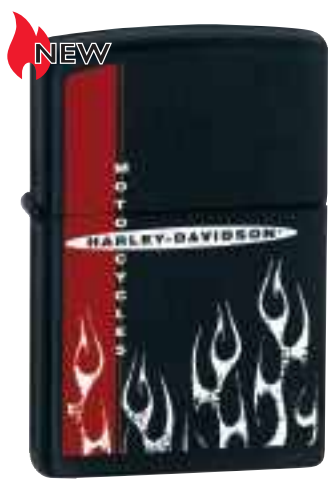

F. 218HD H255
H-D® EAGLE SILVER INLAY
Black Matte

3

E.

F.

A.

B.

C.

D.

E.

F.

4

Dimensional reverse etch barbed wire design wrap around all four sides of the satin silver lighter. Harley-Davidson® Bar and Shield is reverse etched on the lid.

- A. **20504 H-D® WIRE**
Satin Silver
- B. **20233 ANTIQUE CHAIN DRIVE Emblem**
Street Chrome
- C. **20582 H-D® SKULL Emblem**
Black Matte
- D. **20507 H-D® ARMY LOGO**
Green Matte
- E. **20508 H-D® FLAMES**
Black Matte
- F. **205HD H326 BARBED WIRE Emblem**
Satin Chrome

A.

B.

A. 20232 MIRRORED BAR & SHIELD Emblem
High Polish Chrome

B. 20225 H-D® TATTOO LOGO
Spectrum

C. 20231 H-D® TANK DECAL
Street Chrome

D. 20689 H-D® WOLF
Black Matte

5

C.