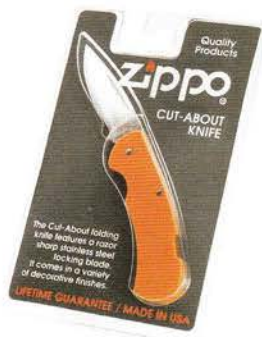

7105
Stainless Steel
\$27.95

7105ZL
Stainless Steel
w/Zippo
\$30.95

7262
Z-Twin
\$33.95

CUT-ABOUT LITE

CUT-ABOUT LITE JR.

7000
Black Zytel®
\$22.95

7050
Orange Zytel®
\$22.95

Optional blister
pack available for
all full-sized Cut-
About Knives

7170
Black Zytel®
\$21.95

POCKET KNIVES

Product shown
at actual size

7800
Brushed Stainless
\$11.50

7800ZL
Brushed Stainless
w/Zippo
\$14.50

7837
Purple Matte
\$12.50

7800G
Brushed Gold Plated
\$16.50

Light weight pocket knives include nail file and 1 1/2" cutting blade. 7800 series also includes money clip.