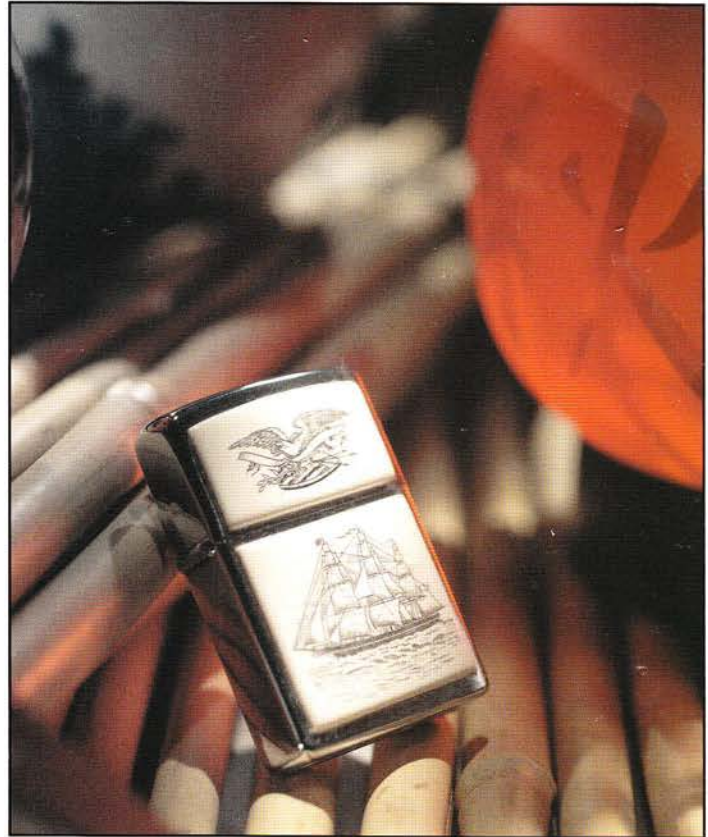

724
Bartender
Satin Chrome
\$15.95

725
Welder
Satin Chrome
\$15.95

726
Plumber
Satin Chrome
\$15.95

727
Truck Driver
Satin Chrome
\$15.95

728
Nurse
Satin Chrome
\$15.95

SCRIMSHAW

287
Eagle
Brushed Chrome
\$31.95

288
Duck
Brushed Chrome
\$31.95

289
Square-Rigger
Brushed Chrome
\$31.95

290
Howling Wolf
Brushed Chrome
\$31.95

VINTAGE

230
Vintage
Brushed Chrome
\$16.95

240
Vintage
Brushed Brass
\$18.95

260
Vintage
High Polish Chrome
\$17.95