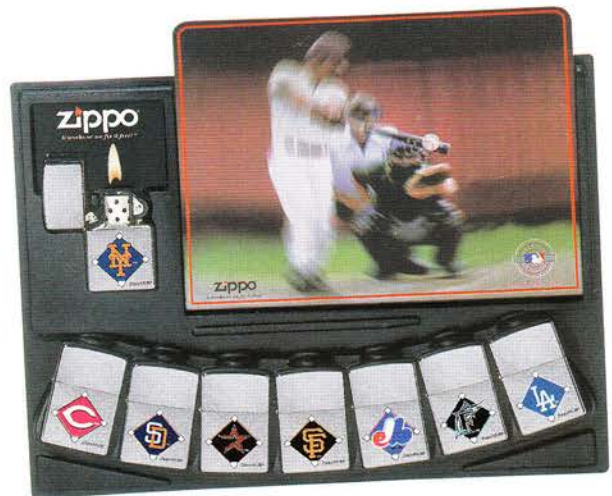

207MLB 197
Orioles
Street Chrome
\$24.95

207MLB 198
Reds
Street Chrome
\$24.95

207MLB 199
Red Sox
Street Chrome
\$24.95

MLB Custom Sleeve

MLB
Empty panel with custom header.
Order any 8 lighters.

Collector Story