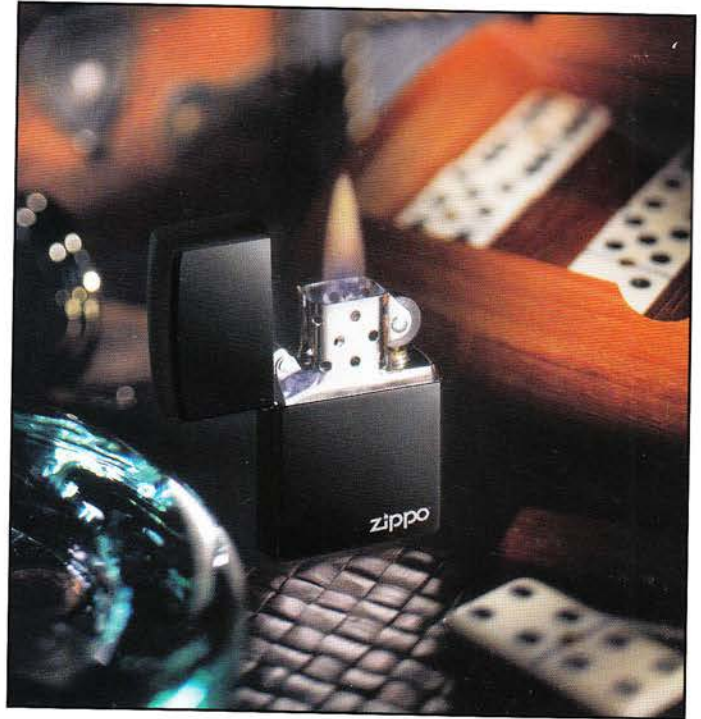

205 BZP
Zip Guard-Blue
Satin Chrome
\$16.95

218 RZP
Zip Guard-Red
Black Matte
\$20.95

237 YZP
Zip Guard-Yellow
Purple Matte
\$20.95

CHECKS & BLACK ICE

NEW
513
Checked Flag
\$18.95

NEW
514
Charcoal Checkers
\$18.95

NEW
150
Black Ice
\$19.95

NEW
150ZL
Black Ice w/Zippo
\$22.95

High tech PVD process bonds a luminous micro thin, scratch resistant coating to a classic chrome plated lighter in Black Ice, Zippo's new deep black, mirror-like finish.