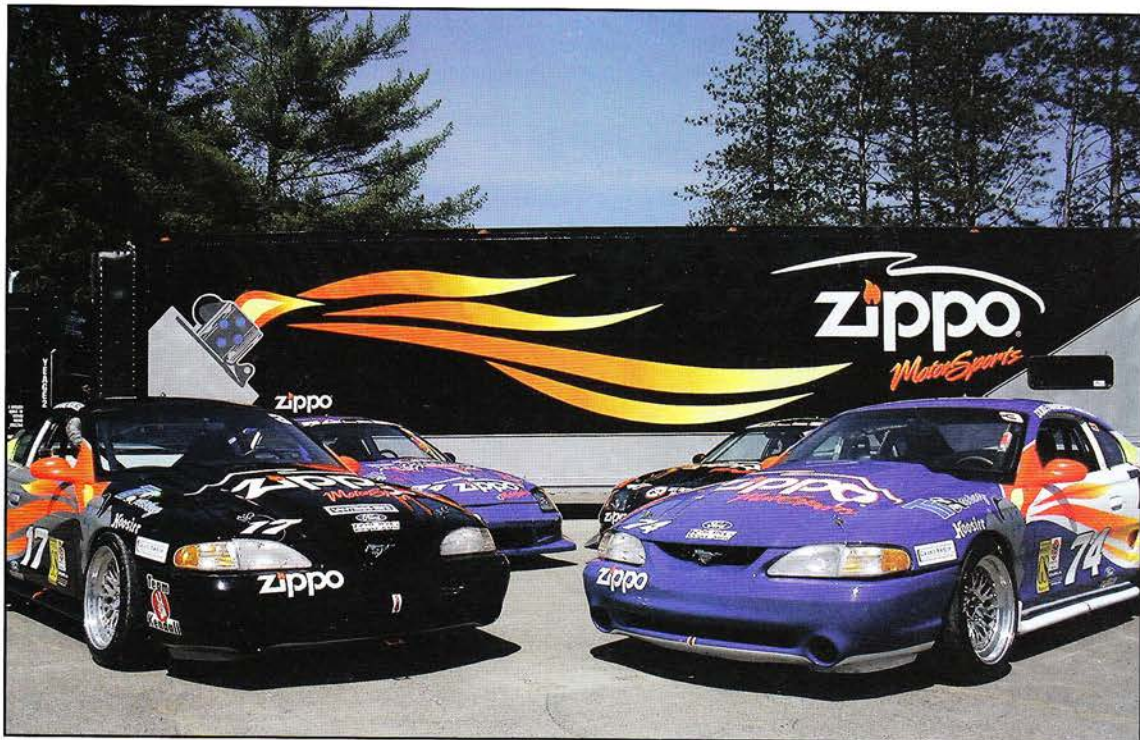

ZIPPO MOTORSPORTS

Collector Story

Not a real amazing story here, but just wanted to tell what happened. I had a Zippo with "Ford Truck" logo on it, and lost it about a year and a half ago. It recently resurfaced in my burning pit outside - after dozens of fires, and sitting out all winter in Michigan, under lots of snow. I merely wiped it off, changed the flint and fueled it. It lit right up! I was particularly impressed by the fact that not even the outside finish was damaged. Once again Zippo has shown how tough and robust their product is.

Gowen, MI