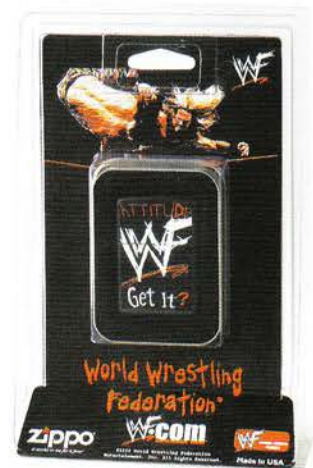

WFF®
Any World Wrestling
Federation® lighter may
be purchased in optional
blister pack at additional
cost. Please indicate BP
when ordering.