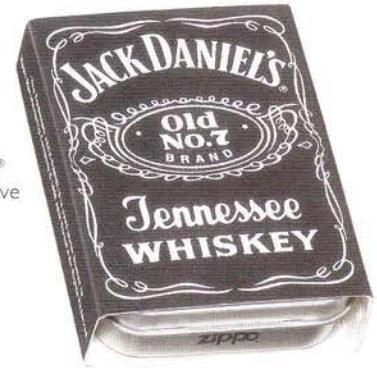

254BJD 428
Label-Brass Emblem
High Polish Brass
\$31.95

200JD 429
Jack Daniel's®
Field Tester
Brushed Chrome
\$20.95

204BJD 650
Jack Daniel's®
Tennessee Whiskey
Brushed Brass
\$29.95

Jack Daniel's®
Custom Sleeve