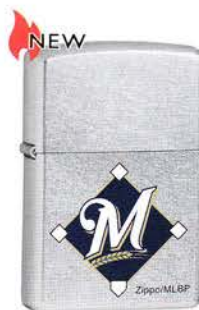

207MLB 170
Blue Jays
Street Chrome
\$24.95

207MLB 171
Braves
Street Chrome
\$24.95

207MLB 172
Brewers
Street Chrome
\$24.95

207MLB 173
Cardinals
Street Chrome
\$24.95

207MLB 174
Cubs
Street Chrome
\$24.95