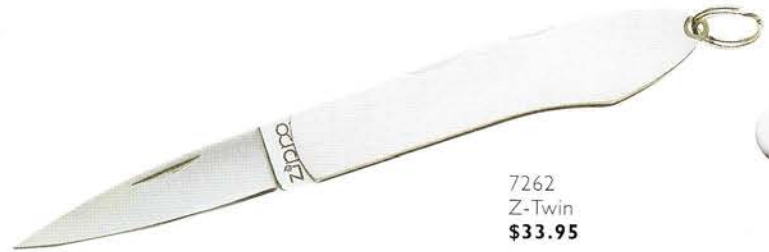

CUT ABOUT

7200
Stainless Steel
\$30.95

7200ZL
Stainless Steel
w/Zippo
\$33.95

7280
Leather Sheath
(Knife not included)
\$4.95

Optional gift set
available for all full-sized
Cut-About Knives

CUT-ABOUT JR.

Z-TWIN KNIFE

7105
Stainless Steel
\$27.95

7105ZL
Stainless Steel
w/Zippo
\$30.95

7262
Z-Twin
\$33.95

CUT-ABOUT LITE

CUT-ABOUT LITE JR.

7000
Black Zytel®
\$22.95

7050
Orange Zytel®
\$22.95

Optional blister
pack available for
all full-sized Cut-
About Knives