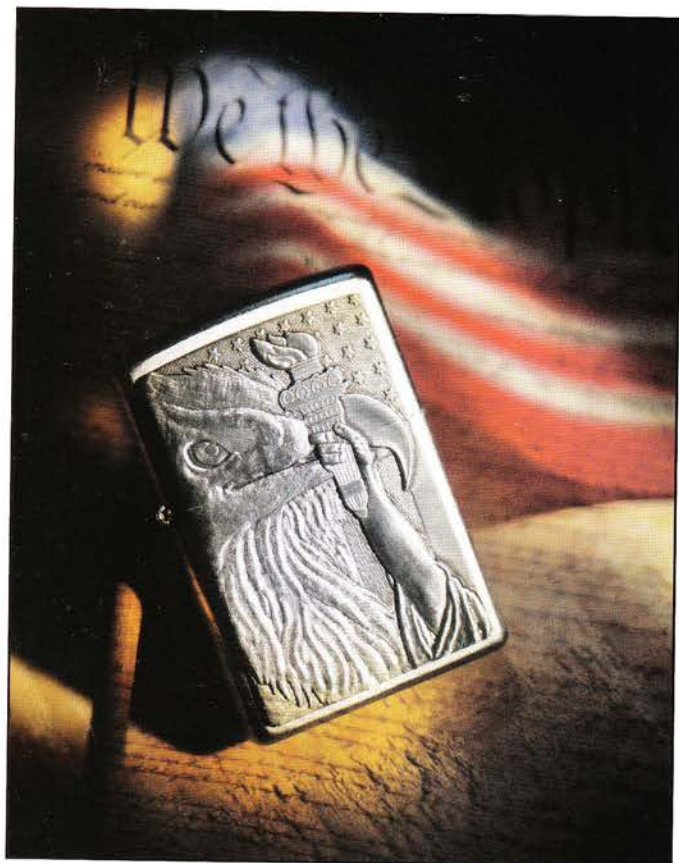

592
Passing Lines
High Polish Chrome
$21.95