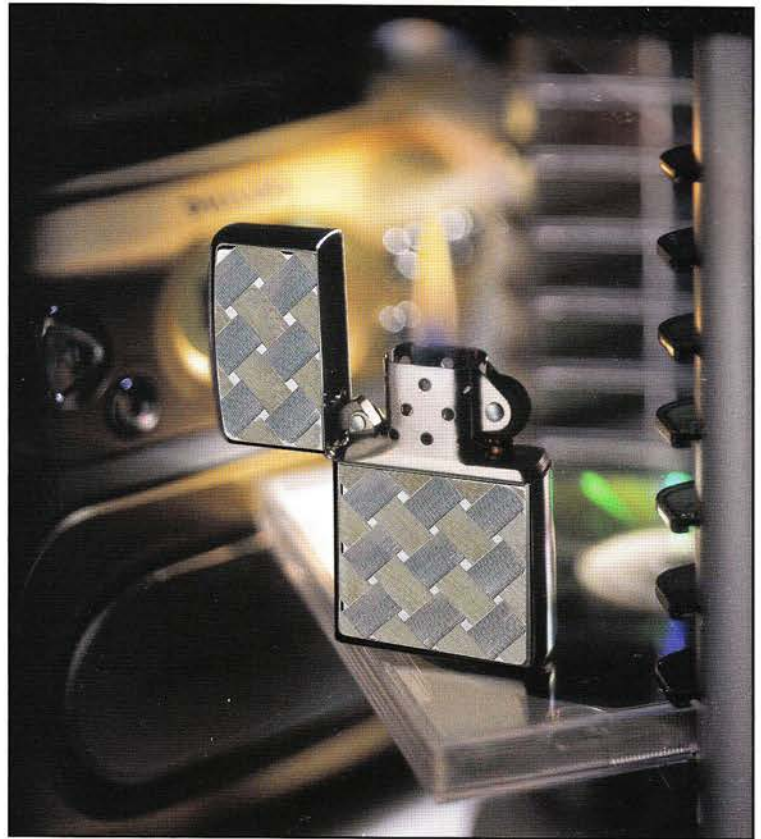

NEW
705
Carved Floral
High Polish
Gold Plated
\$79.95

NEW
706
Imperial Filigree
High Polish Brass
\$46.95

NEW
708
Herringbone
with Panel
High Polish Chrome
w/24 kt Gold Inlay
\$62.95

NEW
1667
Crystal Trinity
High Polish
Chrome
\$38.95