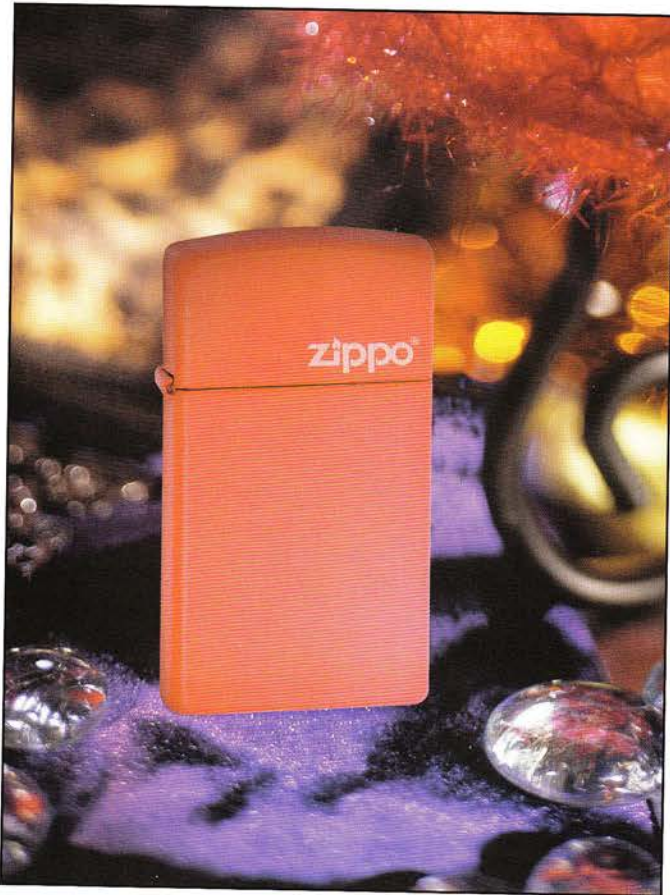

MATTE

Any of the matte lighters on these pages may be ordered plain, without Zippo imprint. Simply omit the ZL suffix from product code number when ordering.