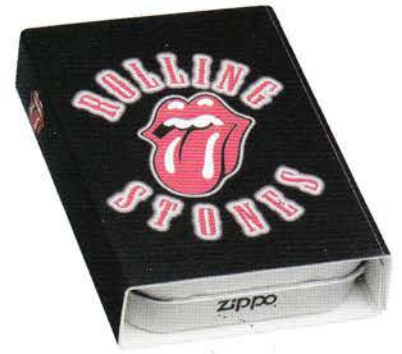

Collector Story

My Zippo was bought in Vietnam, at the Freedom Hill PX. I carried it the whole tour in Nam. Although I quit smoking twenty years ago, I still have that lighter, along with several other Zippo's from my 6 years in the Marine Corps. Those are memories that will never be lost.

Dunkirk, NY

ROLLING STONES [Worldwide]

200RS 100
Rolling Stones
Brushed Chrome
\$24.95

218RS 101
Rolling Stones
Established 1962
Black Matte
\$26.95

207RS 102
Rolling Stones
Surprise
Street Chrome
\$32.95

Rolling Stones
Custom Sleeve

© 2002 RS Tours, Inc. Under license to TNA

PLAYBOY [Worldwide, with restrictions]

250PB 107
Playboy in
Black & White
High Polish Chrome
\$26.95

250PB 108
Playboy Bunny
High Polish Chrome
\$28.95

250PB 109
I Love Playboy
High Polish Chrome
\$28.95

Playboy
Custom Sleeve

205PB 111
Playmate of the Year
Satin Chrome
\$21.95

200PB 110
Playboy Bunny
Brushed Chrome
\$25.95

PLAYBOY, PLAYMATE OF THE YEAR and RABBIT HEAD DESIGN are marks of and used under license from Playboy Enterprises International, Inc., by Zippo Manufacturing Co., Bradford, PA, USA.