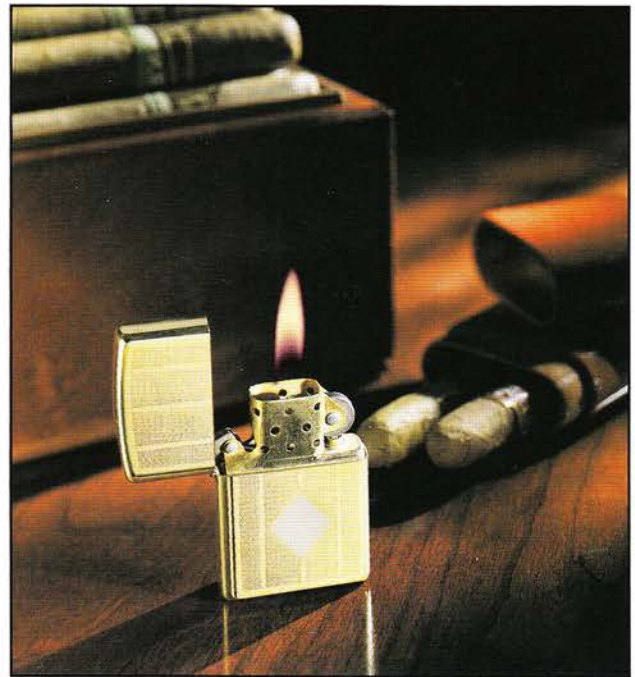

3700
Celtic Design
Gold Plated
\$29.95

SILVER PLATED

NEW
113
Brushed
Silver Plate
\$19.95

NEW
114
High Polish
Silver Plate
\$22.95

Collector Story

When my grandfather passed away, I was given the Zippo lighter that was issued to him by the army. The front side reads "FROHE WEIHNACHTEN 1953 WURZBURG GERMANY." The back reads "COMPANY E 7811 SCU" and his name. This, a Zippo made in 1953, was the first Zippo in my still small collection. It will also be the most cherished. Thanks for making such great products, and great memories.