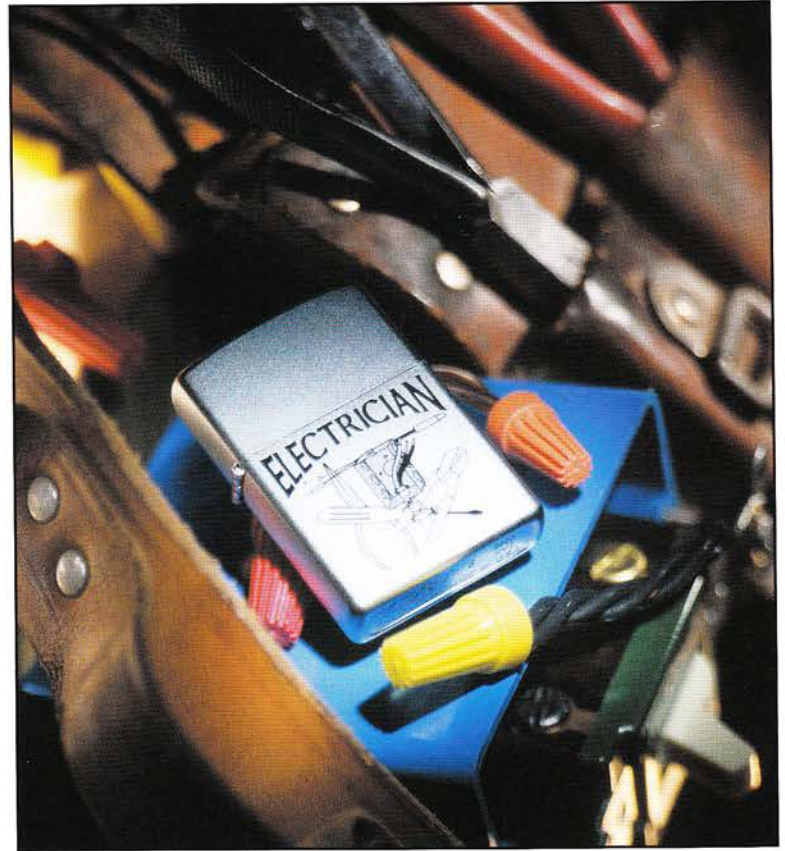

725
Welder
Satin Chrome
$15.95