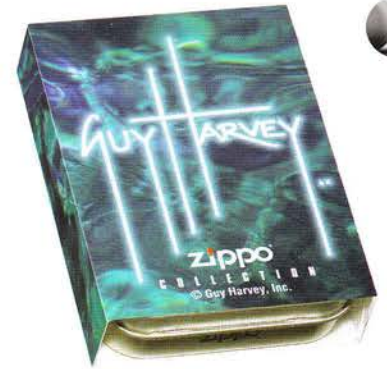

GUY HARVEY [Worldwide]

NEW

NEW

NEW

NEW

Guy Harvey
Custom Sleeve

© Guy Harvey, Inc.

Inspired from an early age by the sea around him, Guy Harvey's natural gift to recreate marine life has propelled him from a professor of marine biology to a full time marine wildlife artist. His curiosity about the sea and its occupants keeps him continuously experimenting with new ways to recreate his subject.

An avid scuba diver and skilled underwater photographer, Harvey's canvas stretches across many oceans to depict his subject in lifelike settings. The Guy Harvey signature has become synonymous with compelling action and fine detail in marine wildlife art.

CARSON WATERMAN [Worldwide]

NEW

NEW

NEW

NEW