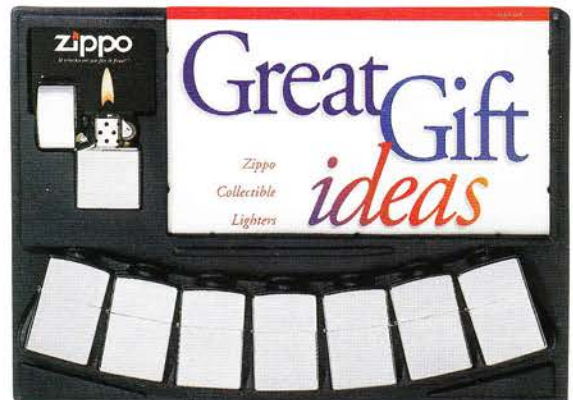

PP
Empty Profit Panel

Create your own custom display with profit panel and any eight lighters.