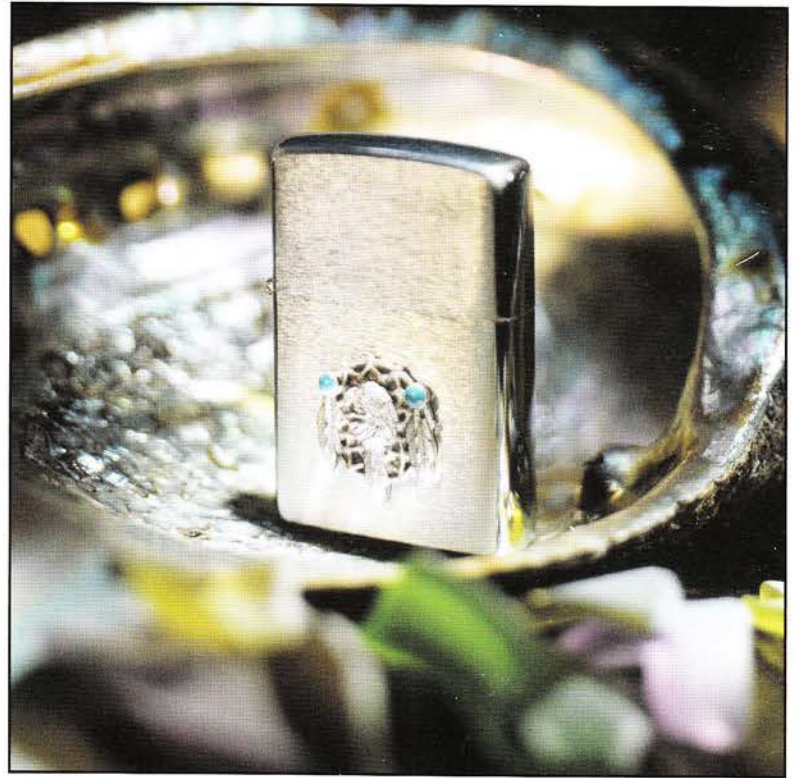

652
Gecko
High Polish Chrome
$32.95