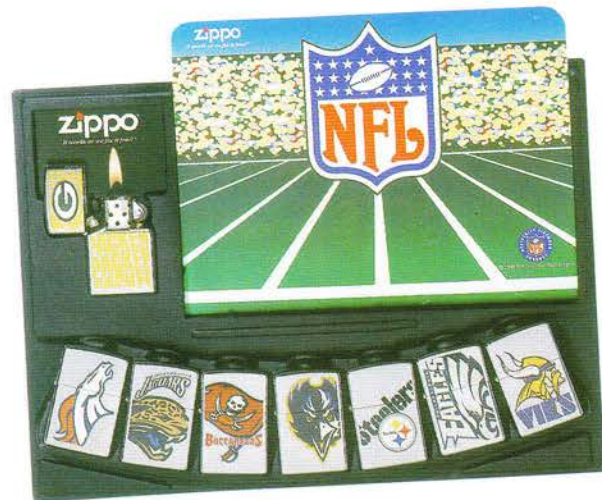

200NFL 680
Vikings
Brushed Chrome
\$25.95

200NFL 681
Texans
Brushed Chrome
\$25.95

NFL
Empty panel with custom header.
Order any 8 lighters.

Collector Story

I was visiting the Czech republic through an exchange program in 1995. One night at the local bar, I asked a friend for a light. He offered this cool Zippo. I jokingly told the guy that I'd probably end up taking it with me, so he gave it to me as a present. When I found the lighter in my coat pocket the next morning, I read the inscription. It was the history of the Statue of Liberty, and an engraved picture of Lady Liberty. This was his one and only souvenir from the USA (my home country.) Every time I use my Zippo, I think of the most generous and giving guy in the Czech Republic!