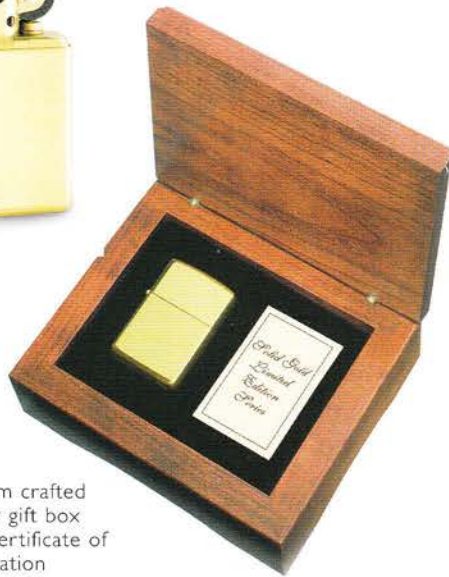

Collector Story

My Zippo was given to me in Vietnam in 1968 by some men in my Platoon. The inscription and logo were on it. I have carried it with me all these years. It has been dependable thru ALL types of weather and been a constant companion to me in hours of stress, contemplation and peacetime. It has never failed to light, even through 3 hurricanes.

Gainesville, FL

Enhanced with genuine Swarovsky crystals.

SOLID GOLD

195
18K Solid
Gold
\$3,266.95

Custom crafted
cherry gift box
with certificate of
registration

SOLID TITANIUM

Made of Grade One commercially pure solid titanium. Shot blasting the case with a fine aluminum oxide media produces a rough, rugged texture. Natural oils from using and handling the lighter will create color variations in the finish, giving each lighter a distinctive look.