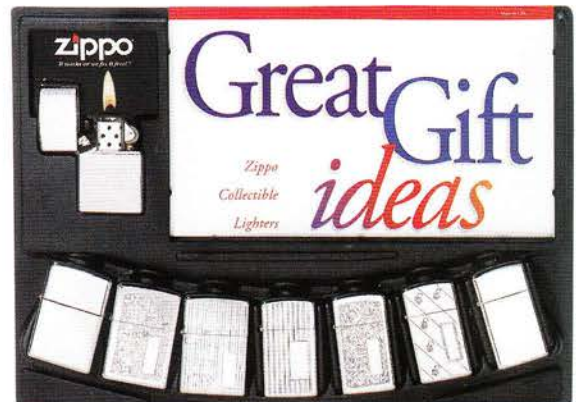

MPB-8
1 ea. No. 200, 250, 350, 352, 1610, 1615,
1625, 1652
$147.60