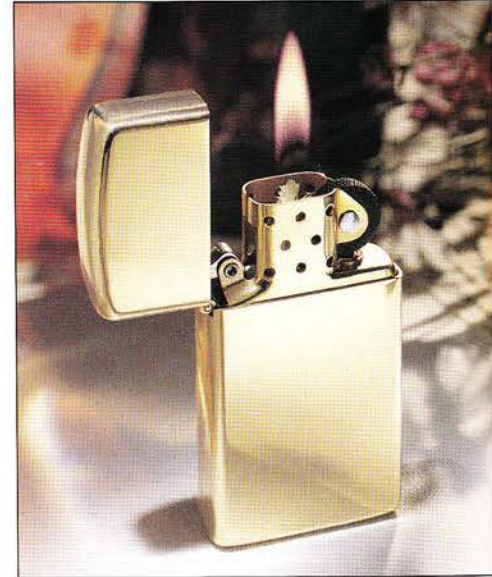

SLIM GOLD PLATED

No. 1610G
High Polish
Gold Plated
\$23.95

No. 1661G
Western Floral
Gold Plated
\$33.95

No. 3100
Classic
Gold Plated
\$26.95

No. 3300
Shimmer
Gold Plated
\$26.95

No. 3400
Swirl
Gold Plated
\$26.95

No. 3500
Black Elegance
Gold Plated
\$28.95

No. 3600
Golden Tortoise
Gold Plated
\$31.95

No. 3700
Celtic Design
Gold Plated
\$29.95

Product shown at actual size

a genuine find in sleek form

This fashionably slim collection of gold-plated Zippos brings a truly sophisticated flair to any event. The line is expanded with an additional new Celtic design.