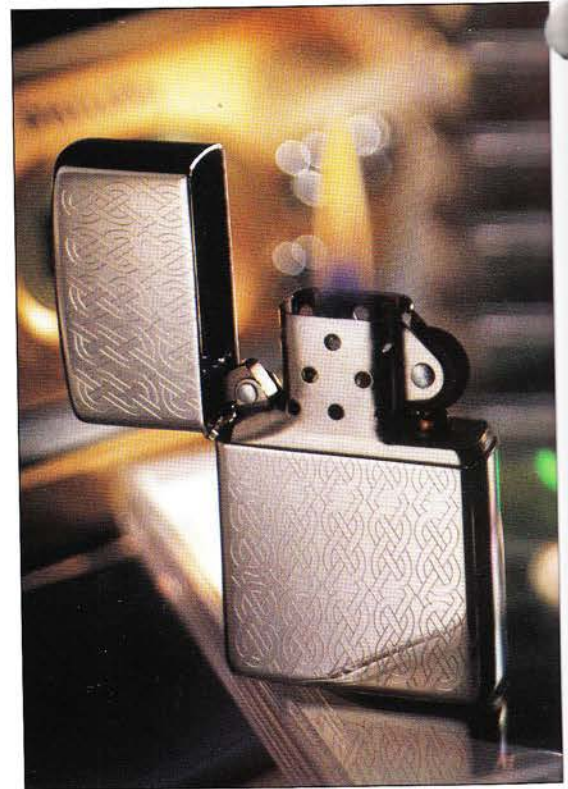

Product shown at actual size