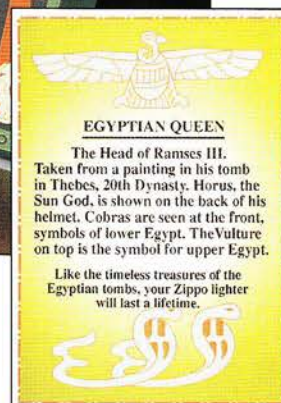

discover these treasures

What treasured gifts these Zippo lighters can become! Egyptian motif runs across all of these exotic brushed brass or chrome lighters. Gift set includes trading card and custom sleeve.

Treasures from the Tomb Trading Card