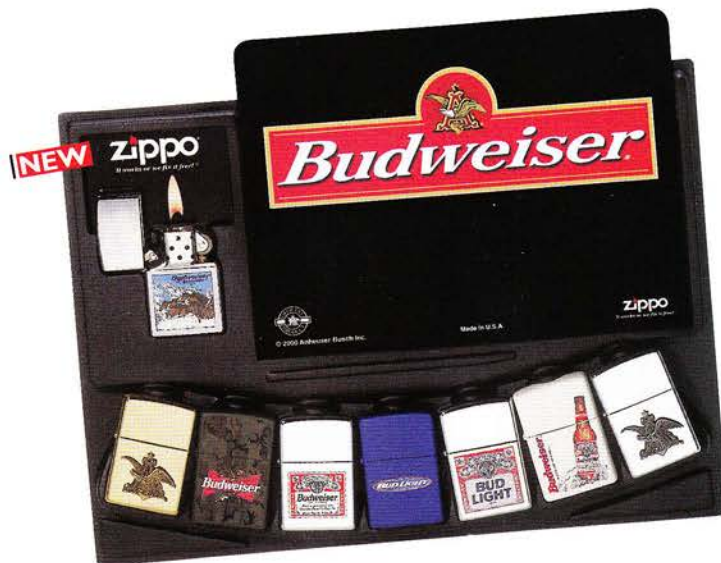

No. 200AB 619
Budweiser
Clydesdales
Brushed Chrome
\$27.95

No. 250AB 995
Budweiser
High Polish Chrome
\$23.95

BUD96-2
Budweiser Gift Set
High Polish Chrome
\$38.95

Anheuser-Busch
Custom Sleeve

AB00-8
Anheuser Busch Panel includes one each of:
250AB 609, 254BAB 612, 229AB 615, 219AB 616,
250AB 617, 214AB 618, 200AB 619, and 250AB 995,
plus panel and custom header.
\$221.60

a memorable collection

Put together two of the world's most recognized names: Anheuser-Busch and Zippo. You get a beautiful collection of memorable icons on high quality lighters. This year the collection grows with the addition of five bright and bold new lighters, in a variety of finishes and colors.

get intense

Zippo lighters are the backdrop for four dynamic executions of the JUGULAR logo by renowned graffiti artist MEAR. JUGULAR, Inc., one of America's hottest extreme sports brands, provides athletes all over the world with durable, visually exciting products that reflect the intensity of our times. With vibrant colors, bold graphics, and a lifetime guarantee, these Zippo lighters are no exception.