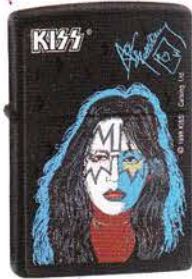

Zippo Pocket Gifts fill out the line with quality and practicality. These are attractive gifts that start off simple and finish strong.

Finally, we include here **Zippo Displays and Accessories** for our Zippo retailers. Use these displays, packaging options, and genuine Zippo fluid, flints and wicks to start some strong sales in the coming millennium.

zippo.com

s e l e c t s

KISS

[Worldwide]

No. 218KS 600
Ace Frehley
Black Matte
\$33.95

No. 218KS 601
Peter Criss
Black Matte
\$33.95

No. 218KS 602
Gene Simmons
Black Matte
\$33.95

No. 218KS 603
Paul Stanley
Black Matte
\$33.95