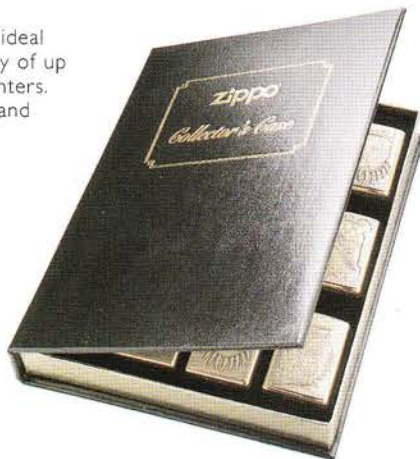

No. 2406N
Flint Cards 24
Per Display Box
\$.64/card

COLLECTOR'S BOOK

No. 174710
This distinctive volume is ideal for the storage and display of up to 12 treasured Zippo lighters. Black leatherette binding and velour display platform. (Lighters not included.)
\$18.95