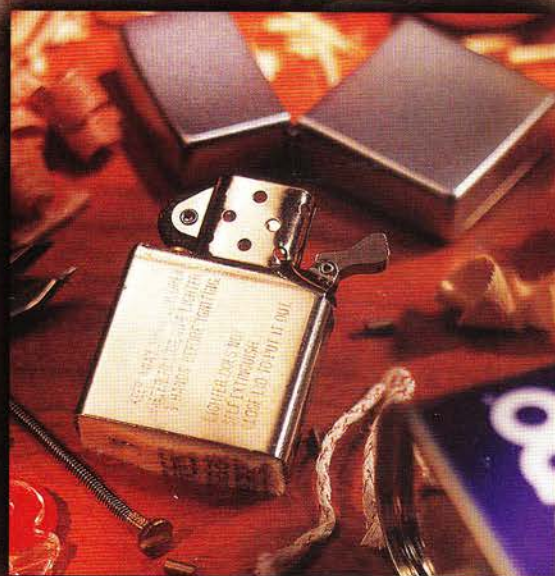

displays and
accessories