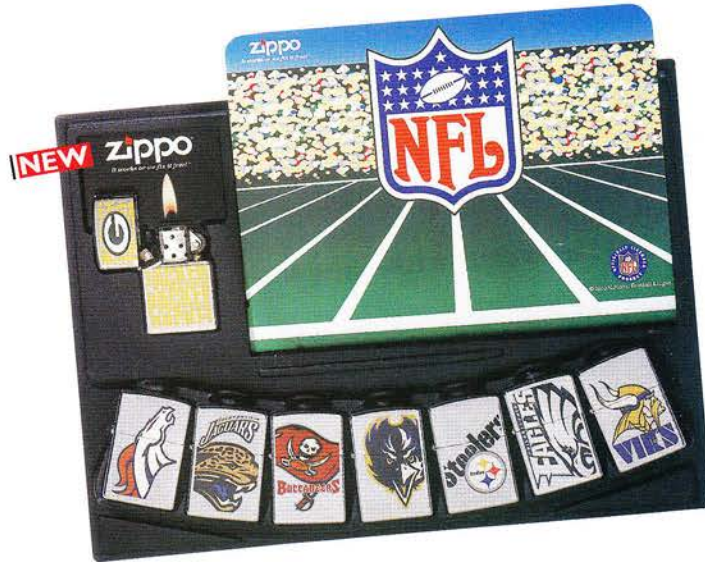

NEW
No. 200NFL 676
49ers
Brushed Chrome
\$23.95

NEW
No. 200NFL 677
Seahawks
Brushed Chrome
\$23.95

NEW
No. 200NFL 678
Steelers
Brushed Chrome
\$23.95

NEW
No. 200NFL 679
Titans
Brushed Chrome
\$23.95

NEW
No. 200NFL 680
Vikings
Brushed Chrome
\$23.95

NFL
Empty panel with custom header. Order any 8 lighters.

NFL
Custom Sleeve

down! set!

Get one! Get two! Get the entire roster of NFL teams, each on classic brushed chrome Zippo lighters. Authentic NFL colors. Ready to start every play, every weekend, before, during and after the season. Find your favorite teams each packaged in a Zippo tin with a custom sleeve.