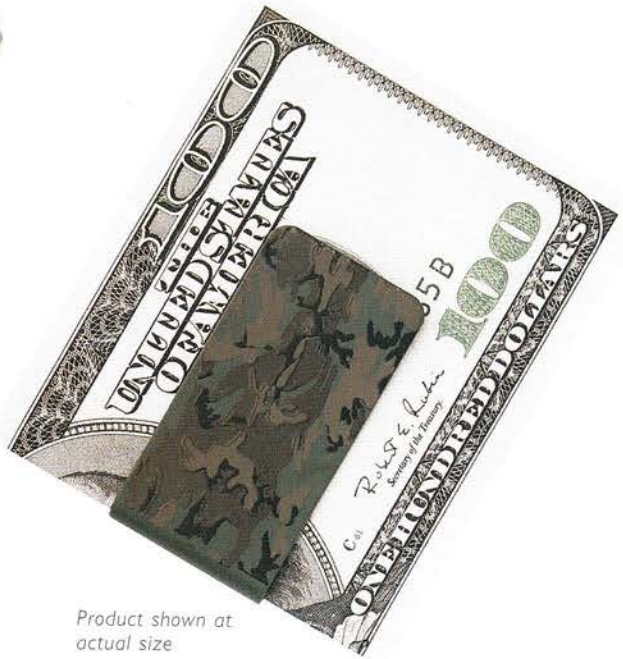

Product shown at
actual size

No. 7419
Camouflage
$7.30

Money clips also available in these
matte colors.