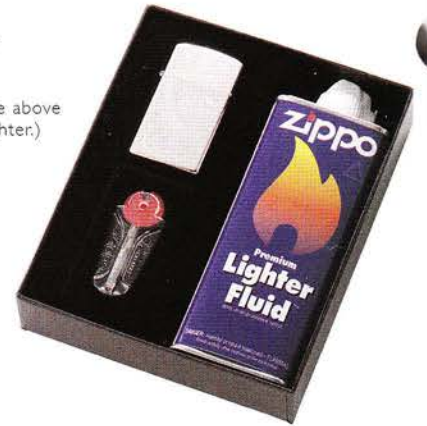

(Add the price above to any regular lighter.)

No. 50S
Gift Kit Slim
\$4.95

(Add the price above to any slim lighter.)

to show you care

A Zippo gift kit is the perfect way to give a Zippo windproof lighter. Gift kit includes six flints and fuel in a silver gift box. It's a distinctive presentation for any Zippo lighter.