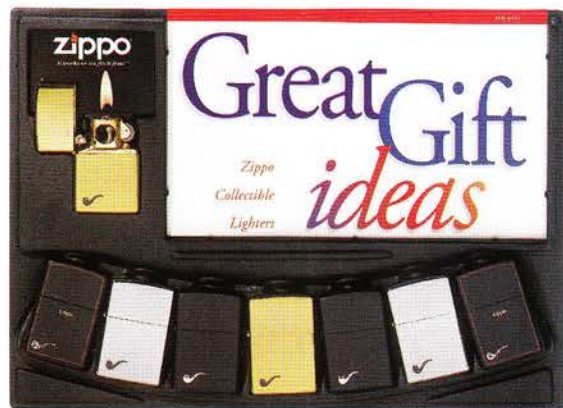

PLC-8
2 ea. Pipe Lighters No. 200PL, 204PL,
218PL, 218PLZB
$139.60