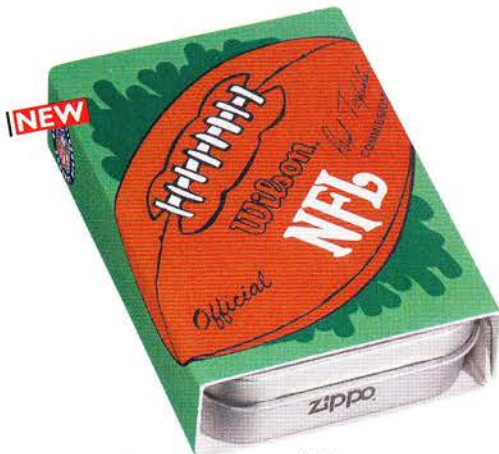

NEW
No. 200NFL 676
49ers
Brushed Chrome
\$23.95

NEW
No. 200NFL 677
Seahawks
Brushed Chrome
\$23.95

NEW
No. 200NFL 678
Steelers
Brushed Chrome
\$23.95

NEW
No. 200NFL 679
Titans
Brushed Chrome
\$23.95

NEW
No. 200NFL 680
Vikings
Brushed Chrome
\$23.95

NFL
Empty panel with custom header. Order any 8 lighters.

NFL
Custom Sleeve

down! set!

Get one! Get two! Get the entire roster of NFL teams, each on classic brushed chrome Zippo lighters. Authentic NFL colors. Ready to start every play, every weekend, before, during and after the season. Find your favorite teams each packaged in a Zippo tin with a custom sleeve.