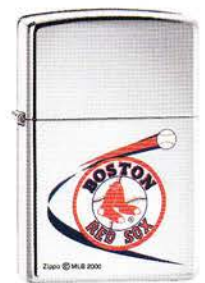

No. 250MLB 188
Diamondbacks
High Polish Chrome
\$26.95

No. 250MLB 189
Dodgers
High Polish Chrome
\$26.95

MLB - MAJOR LEAGUE BASEBALL®

[Available in USA only]

No. 250MLB 190
Expos
High Polish Chrome
\$26.95

No. 250MLB 191
Giants
High Polish Chrome
\$26.95

No. 250MLB 192
Indians
High Polish Chrome
\$26.95

No. 250MLB 193
Mariners
High Polish Chrome
\$26.95

No. 250MLB 194
Angels
High Polish Chrome
\$26.95

No. 250MLB 195
Astros
High Polish Chrome
\$26.95

No. 250MLB 196
Athletics
High Polish Chrome
\$26.95

No. 250MLB 197
Orioles
High Polish Chrome
\$26.95

No. 250MLB 198
Reds
High Polish Chrome
\$26.95

No. 250MLB 199
Red Sox
High Polish Chrome
\$26.95

America's favorite pastime

Baseball has returned to its hallowed place in America's heart. This line of Zippo Major League Baseball® lighters is sure to take its place along with the memories of an exciting baseball season. These stylish high polish chrome lighters feature logos of all 30 Major League Baseball® clubs, all in full color.