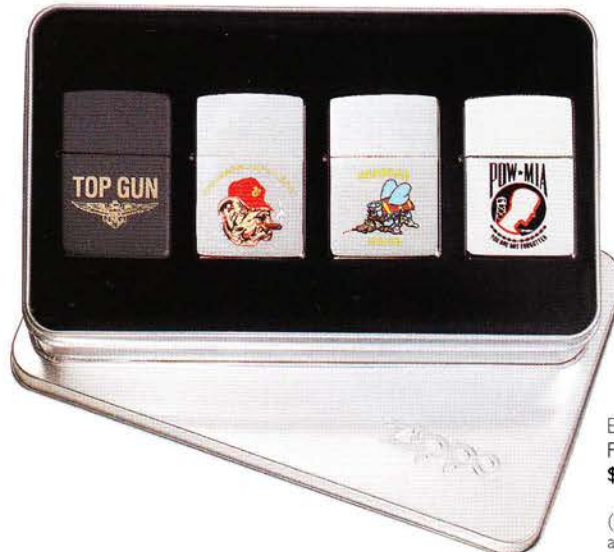

EZT4
Four-Pack Lighter Tin
$6.95

(Add the price above to any four lighters.)