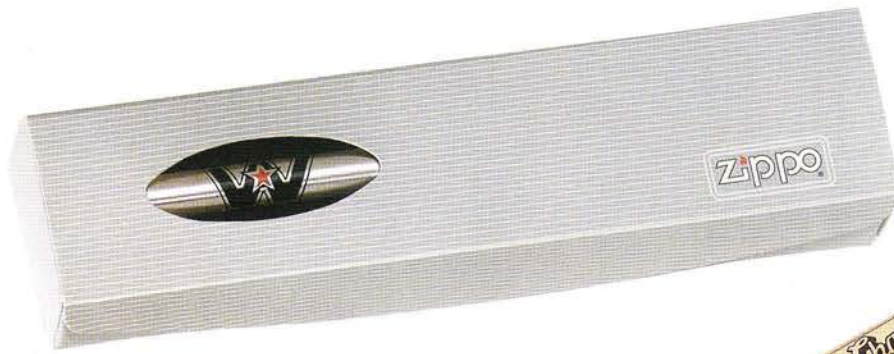

PERFORMER PENS