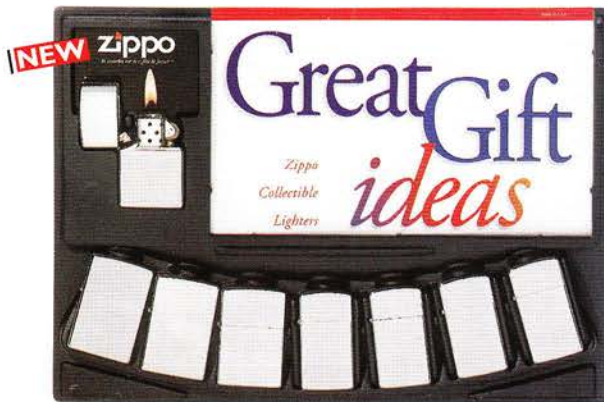

MPA-8
4 ea. No. 200 Brushed Chrome Regular
4 ea. No. 1600 Brushed Chrome Slim
$111.60