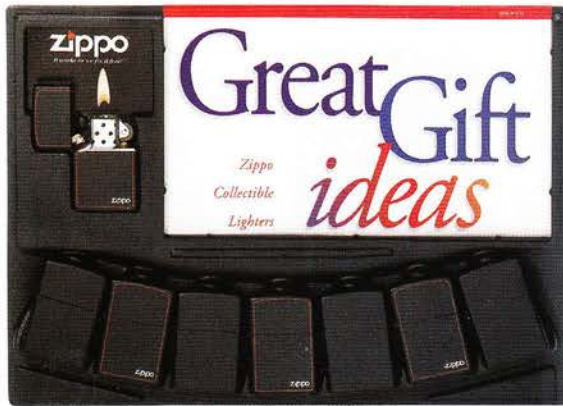

PROFIT PANELS

We've updated our profit panels with a fashionable new look and bright, bold custom header card.

BMA-8
4 ea. No. 218 Black Matte Regular
4 ea. No. 218ZB Black Matte Regular w/Zippo and Border
$139.60