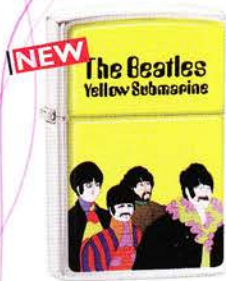

© 2000 KISS Catalog, Ltd.

Of special interest to collectors: The authenticity of your Zippo windproof lighter is assured by the factory stamp on the bottom of the case. The code indicates month and year of manufacture. To obtain a free Zippo Lighter Collector's Guide, call (814) 368-2700, fax Dept. CLC (814) 368-2874, or click zippo.com.

YELLOW SUBMARINE

[Worldwide]

NEW
No. 200YS 520
The Beatles
Yellow Submarine
Brushed Chrome
\$26.95

NEW
No. 200YS 524
The Beatles
Yellow Submarine
Brushed Chrome
\$27.95

NEW
No. 205YS 525
Yellow Submarine
Portholes
Satin Chrome
\$32.95