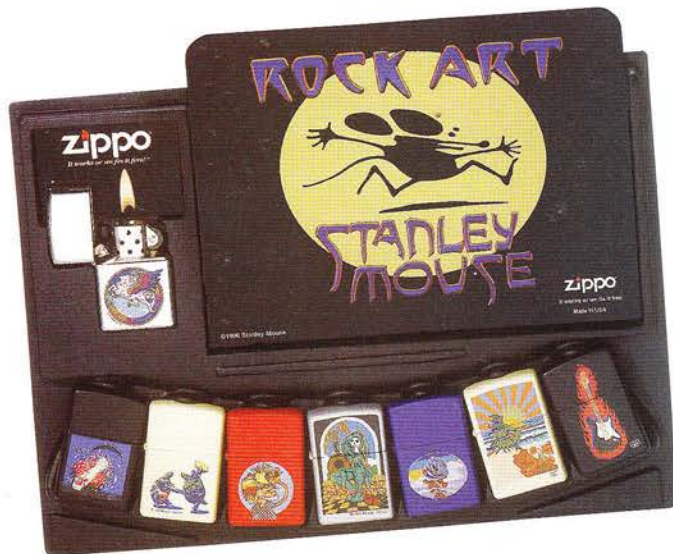

RA99-8
Rock Art Panel includes one each of: 224RA 582, 218RA 583, 216RA 584, 218RA 585, 216RA 586, 250RA 587, 237RA 588, and 233RA 589, plus panel and custom header.
$260.60