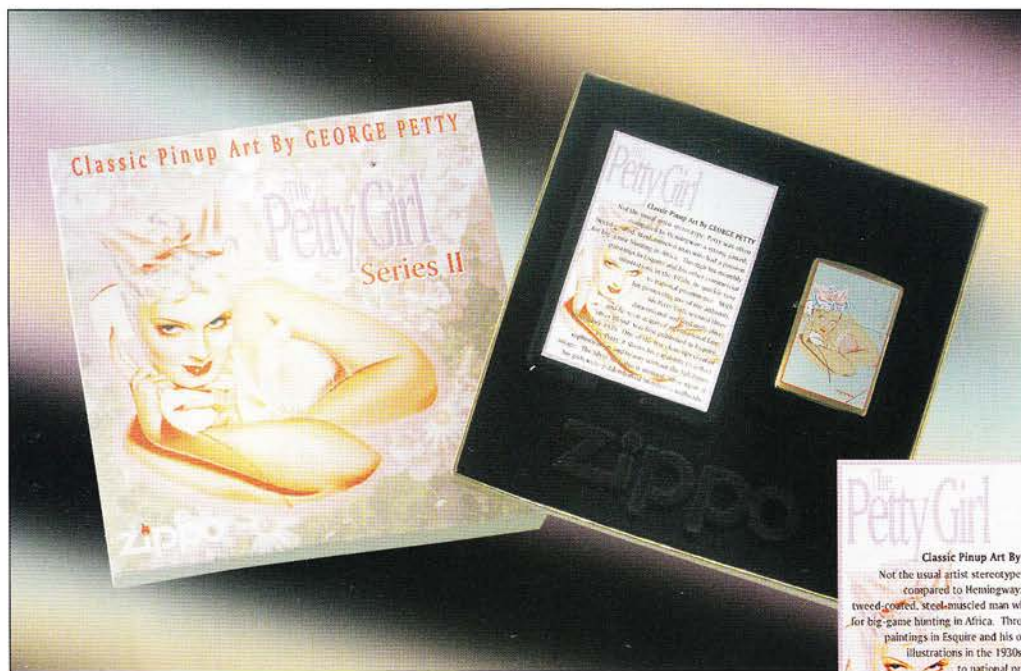

No. 218PG 642
Bewitching
Black Matte
\$42.95

No. 200PG 643
Flower Girl
Brushed Chrome
\$37.95

No. 204BPG 644
Bunny with Skates
Brushed Brass
\$41.95

captivating beauties

Six pretty pinup girls adorn these Zippo lighters. Styled from George Petty's classic pinup artwork of the '30s and '40s, these

All-American beauties are something to behold. Each pretty Petty Girl is packaged in a deluxe gift box with a trading card and custom sleeve.

Petty Girls Gift Set includes trading card and custom sleeve