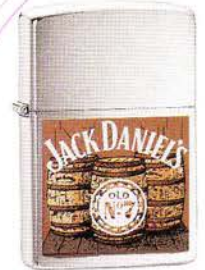

JACK DANIEL'S®

[Worldwide]

No. 250JD 321
Jack Daniel's® Logo
High Polish Chrome
\$21.95

No. 218JD 426
Jack Rocks
Black Matte
\$25.95

No. 250JD 427
Label-Pewter Emblem
High Polish Chrome
\$28.95

No. 254BJD 428
Label-Brass Emblem
High Polish Brass
\$31.95

No. 200JD 636
Barrels
Brushed Chrome
\$22.95

No. 121FBJD 637
Jack Daniel's®
Antique Silver Plate
\$39.95

No. 204BJD 649
Jack Daniel's® Red
Brushed Brass
\$23.95

No. 224JD 638
Cameo
Quicksilver-Matte
\$26.95