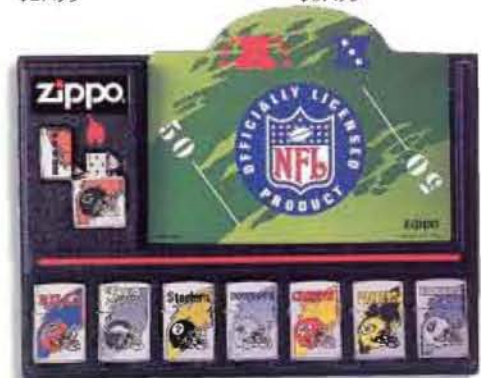

NFL
Empty pael with custom header,
order any eight lighters.