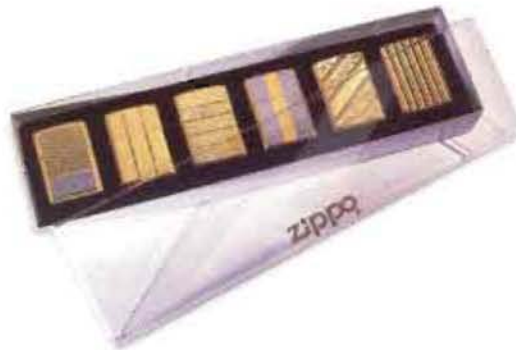

ESP
Six Lighter Package
$3.50
(Add the price above to any six lighters)