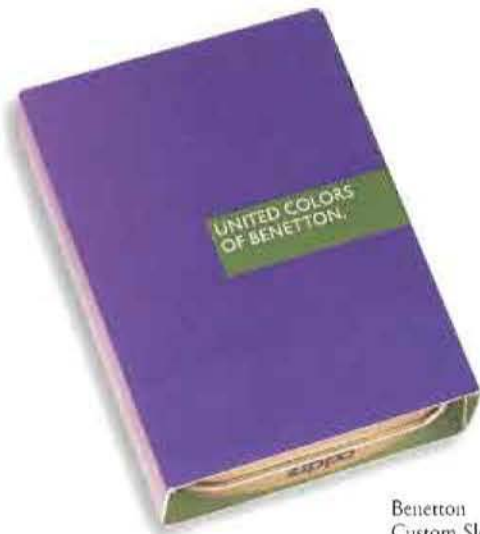

Benetton
Custom Sleeve