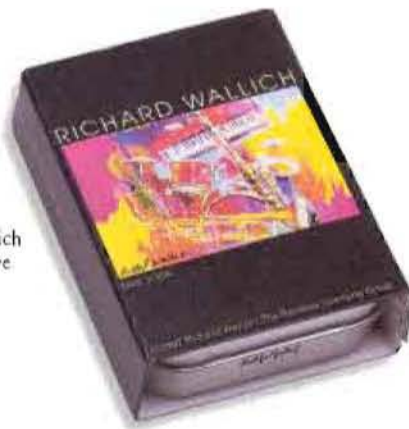

Richard Wallich
Custom Sleeve