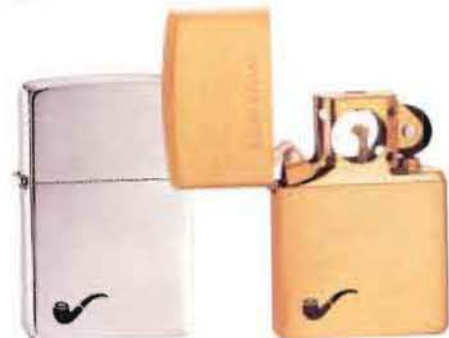

No. 204PL
Brush Brass
$17.95

PIPE LIGHTERS

No. 200PL
Brush Chrome
$13.95