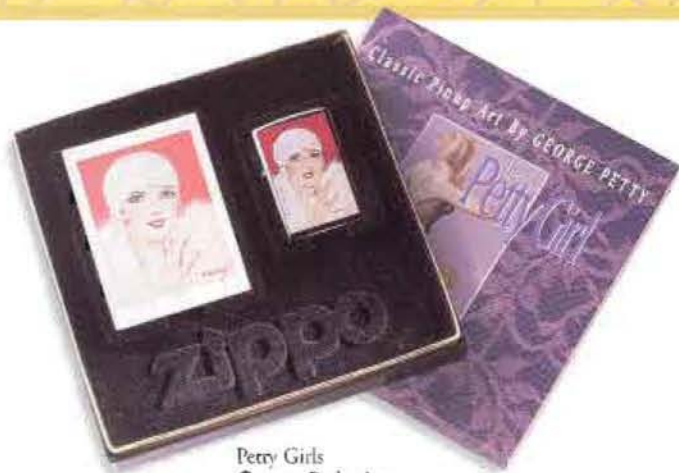

Petty Girls
Custom Packaging