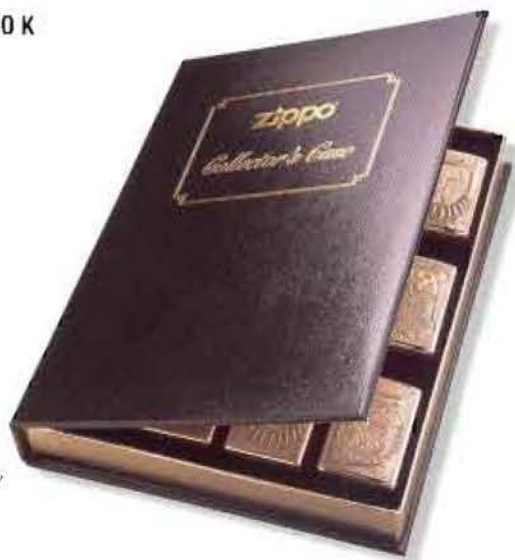

COLLECTOR'S BOOK

No. 174710
This distinctive volume is ideal for the storage and display of up to 12 treasured Zippo lighters. Black leatherette binding and velour display platform. (Lighters not included)
$18.95