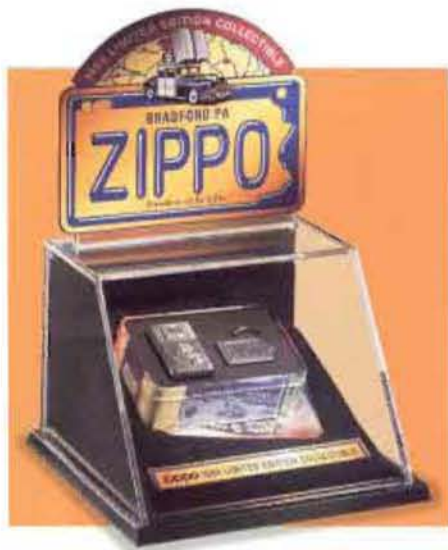

LIMITED EDITION COLLECTIBLE

BRADFORD PA

ZIPPO

IT WORKS OR WE FIX IT FREE™

1998 LIMITED EDITION

*Only 250,000
will be produced!*

*The Zippo Car commemorative
lighter is a limited edition collectible.
Available only during 1998,
just 250,000 will be produced.*

This year's Collectible of the Year features a detailed pewter rendering of the Zippo Car and the Zippo Pennsylvania license plate. The commemorative tin visually chronicles the colorful history of the famed Zippo Car.
C98 \$32.95

COLLECTIBLE OF THE YEAR

Armed with massive twin lighters towering above its modest roof line, the distinctive Zippo Car appeared in nearly every major parade in the country in 1948 and 1949, helping make Zippo a household name ... and the Zippo lighter a household item. This year, restoration work was successfully

completed on a new Zippo Car, which is on permanent display at the Zippo/Case Visitors Center in Bradford, Pennsylvania. In recognition of its vast popularity,

the goodwill it generated, and the memories it created, Zippo presents the 1998 Limited Edition Collectible of the Year ... the original 1947 Zippo Car!