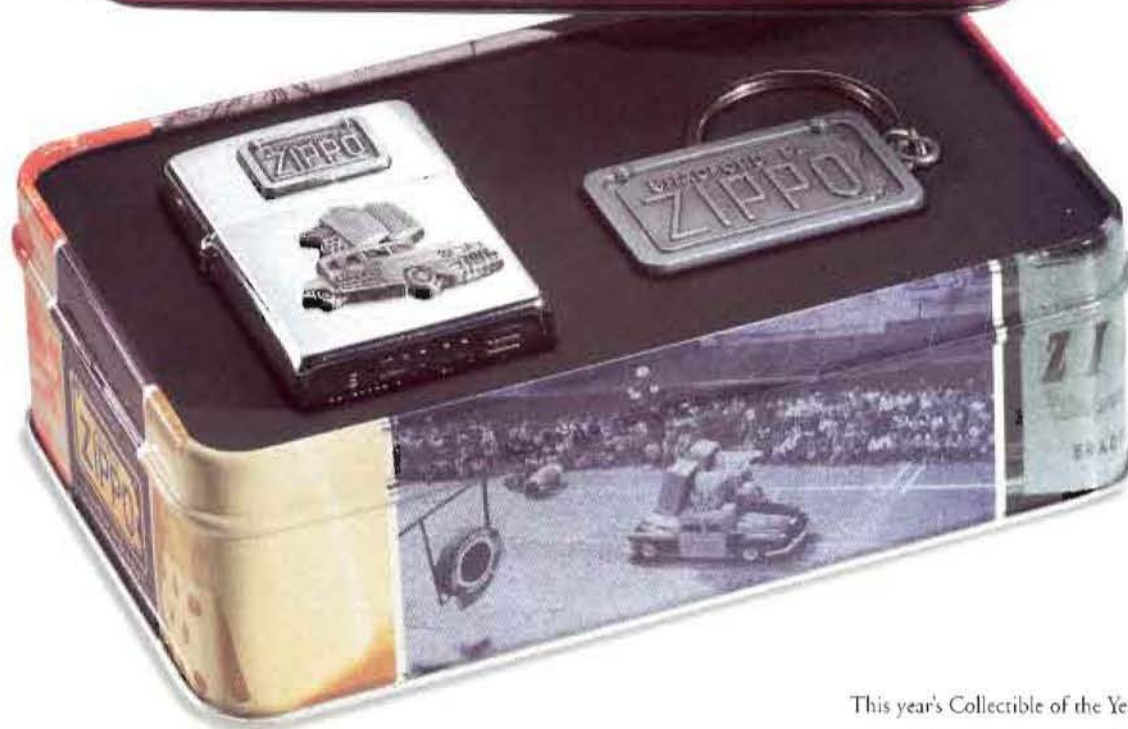

LIMITED EDITION COLLECTIBLE

BRADFORD PA

ZIPPO

IT WORKS OR WE FIX IT FREE™

1998 LIMITED EDITION

*Only 250,000
will be produced!*

*The Zippo Car commemorative
lighter is a limited edition collectible.
Available only during 1998,
just 250,000 will be produced.*

This year's Collectible of the Year features a detailed pewter rendering of the Zippo Car and the Zippo Pennsylvania license plate. The commemorative tin visually chronicles the colorful history of the famed Zippo Car.
C98 \$32.95

COLLECTIBLE OF THE YEAR

Armed with massive twin lighters towering above its modest roof line, the distinctive Zippo Car appeared in nearly every major parade in the country in 1948 and 1949, helping make Zippo a household name ... and the Zippo lighter a household item. This year, restoration work was successfully

completed on a new Zippo Car, which is on permanent display at the Zippo/Case Visitors Center in Bradford, Pennsylvania. In recognition of its vast popularity,

the goodwill it generated, and the memories it created, Zippo presents the 1998 Limited Edition Collectible of the Year ... the original 1947 Zippo Car!