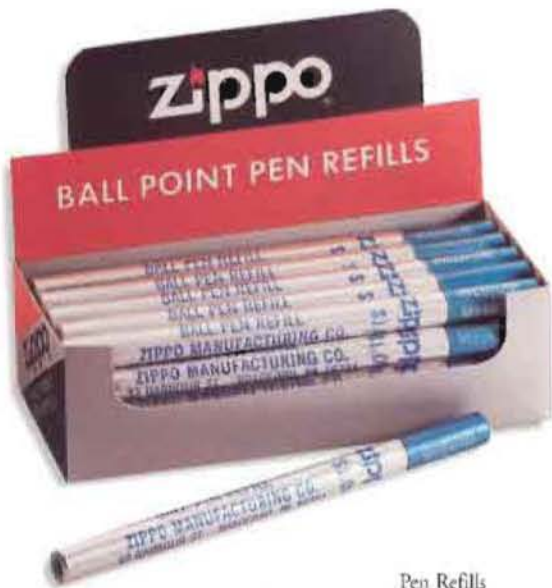

PEN REFILLS (for Stylus Series)

No. P5806
24-Pack Pen Refills
(Tubes)
$1.00 per tube

Pen Refills Available:
Blue Medium
Black Medium
Black Fine