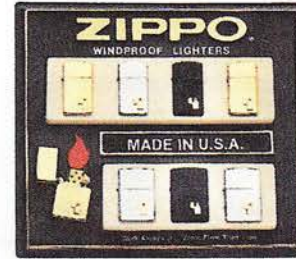

EL-8
1 ea. 254BZE; 1-1654BZE; 1-250ZE;
1-1610ZE; 1-1610GZE; 1-218ZE;
1-1618ZE; 1-200ZE
$139.60