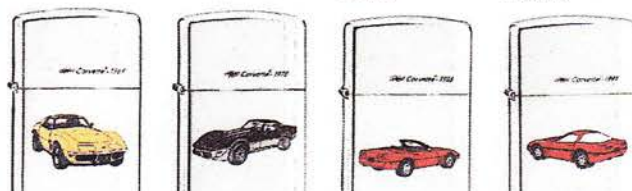

No. 250CCS 728 High Polish Chrome 1969 Corvette $17.95
No. 250CCS 729 High Polish Chrome 1978 Corvette $17.95
No. 250CCS 730 High Polish Chrome 1986 Corvette $17.95
No. 250CCS 731 High Polish Chrome 1991 Corvette $17.95