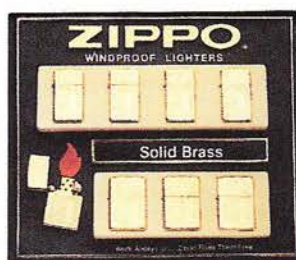

VTB-8
4 ea. No. 352B Regular Brass Venetian Design 4 ea. No. 1652B Slim Brass Venetian Design $111.60

AMERICAN CLASSIC SERIES

No. 200 510 Brush Chrome USA on Map/Flag $13.95

No. 2180G Black Matte "Old Glory" $14.95

No. 200 511 Brush Finish Chrome "Eagle/USA" $15.95

No. 218SS Black Matte "Stars & Stripe" $16.95