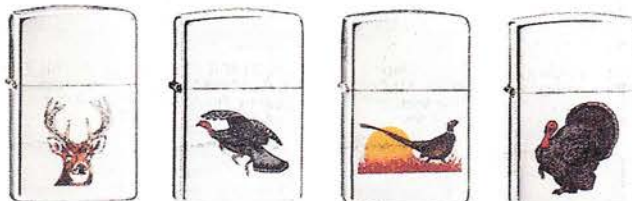

Corvette Collectors Series CCS-8 \$143.60

May be ordered as open stock

GAME SERIES DISPLAY

No. 200 GA 550 Brush Chrome Bass \$13.95
 No. 200 GA 551 Brush Chrome Bear \$13.95

No. 200 GA 552 Brush Chrome Deer \$13.95
 No. 200 GA 556 Brush Chrome Flying Turkey \$13.95
 No. 200 GA 553 Brush Chrome Pheasant \$13.95
 No. 200 GA 557 Brush Chrome Strutting Turkey \$13.95