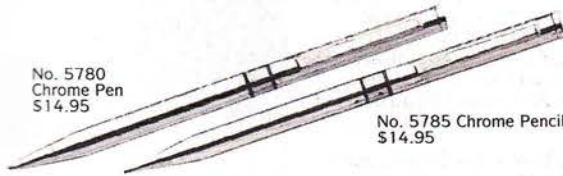

No. 5780
Chrome Pen
$14.95

No. 5785 Chrome Pencil
$14.95