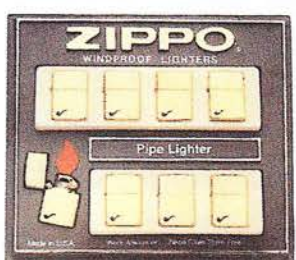

PLB-8
8 No. 204PL Brush Finish Solid Brass Pipe Lighters $119.60