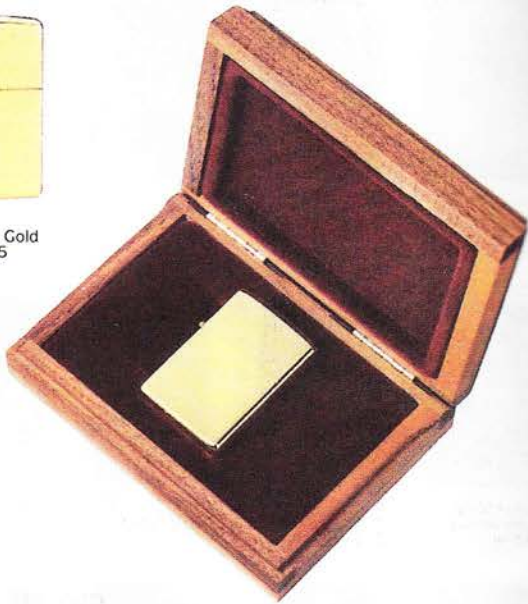

SOLID GOLD

STERLING SILVER

GOLD ELECTROPLATE

SILVER PLATE