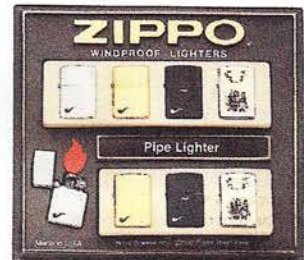

PLA-8
2 ea. No. 200PL Brush Chrome w/Pipe Design, 2 ea. No. 204PL Regular Brush Brass w/Pipe Design, 2 ea. No. 218PL Black Matte w/Pipe Design, 2 ea. No. 359PL Scrimshaw Pipe Lighter $115.60