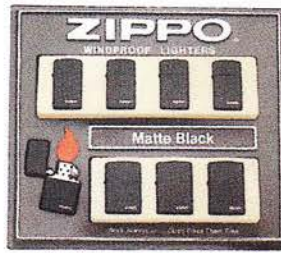

ORGANIZATIONS INSIGNIA SERIES

STOCK PANELS

BM-8
4 ea. No. 218Z Black Matte Regular
Lighters w/Zippo Logo
4 ea. No. 1618Z Black Matte Slim
Lighters w/Zippo Logo
$103.60