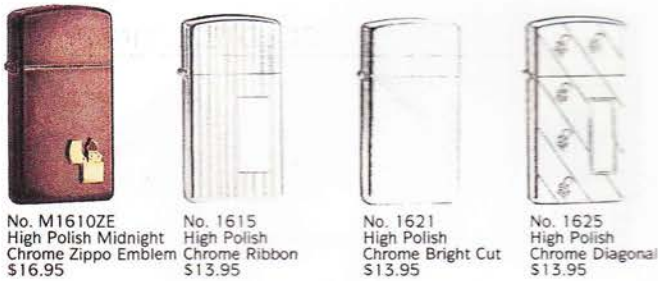

BRASS

No. 1610 High Polish Chrome \$12.95
 No. 1610ZE High Polish Chrome Zippo Emblem \$15.95
 No. M1610 High Polish Midnight Chrome \$13.95
 No. M1610ZE High Polish Midnight Chrome with Zippo & Border \$13.95