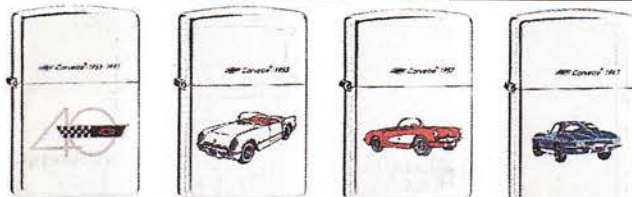

CORVETTE COLLECTION SERIES

No. 250CCS 724 High Polish Chrome 40th Annv. Corvette $17.95
No. 250CCS 725 High Polish Chrome 1953 Corvette $17.95
No. 250CCS 726 High Polish Chrome 1957 Corvette $17.95
No. 250CCS 727 High Polish Chrome 1963 Corvette $17.95