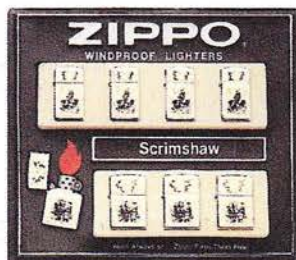

SS-8
4 ea. No. 359 Regular Scrimshaw (Ship) 4 ea. No. 1659 Slim Scrimshaw (Whale) $127.60