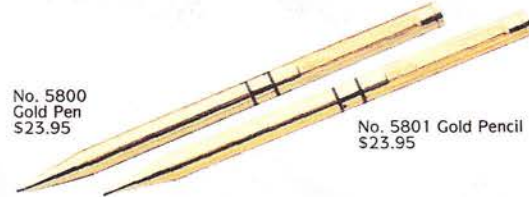

No. 5705 Blue Matte Pencil
\$18.95

No. 5717
Camouflage Pen
\$20.95

No. 5718 Camouflage Pencil
\$20.95

No. 5720
Green Matte Pen
\$18.95

No. 5725 Green Matte Pencil
\$18.95

No. 5740
Grey Matte Pen
\$18.95

No. 5745 Grey Matte Pencil
\$18.95

No. 5780
Chrome Pen
\$14.95

No. 5785 Chrome Pencil
\$14.95

No. M5780
Midnight Chrome Pen
\$18.95

No. M5785 Midnight
Chrome Pencil \$18.95

No. 5791
Black Matte Pen
\$18.95

No. 5793 Black Matte Pencil
\$18.95

No. 5800
Gold Pen
\$23.95

No. 5801 Gold Pencil
\$23.95

No. 5810
Silver Plate Pen
\$23.95

PEN & PENCIL SETS

No. 5707

No. 5719

No. 5727

No. 5747