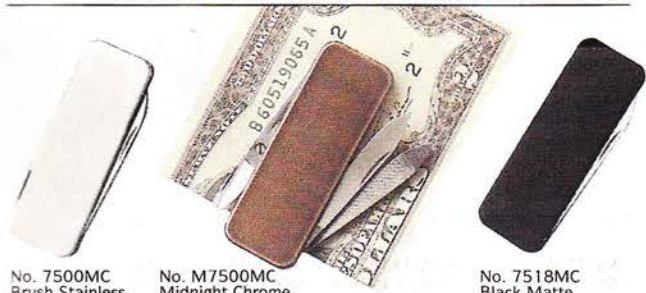

MONEY CLIP KNIVES WITH SCISSORS

No. 7500MC
Brush Stainless
Steel
without Ring
$17.95

No. M7500MC
Midnight Chrome
without Ring
$18.95

No. 7518MC
Black Matte
without Ring
$18.95