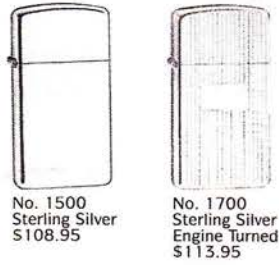

No. 1500 Sterling Silver $108.95
No. 1700 Sterling Silver Engine Turned $113.95