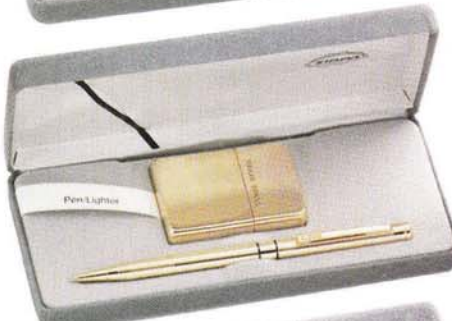

◀ No. WL22 Regular Burgundy Matte Lighter Pen Set

▶ No. WL5 Regular High Polish Brass Lighter Pen Set