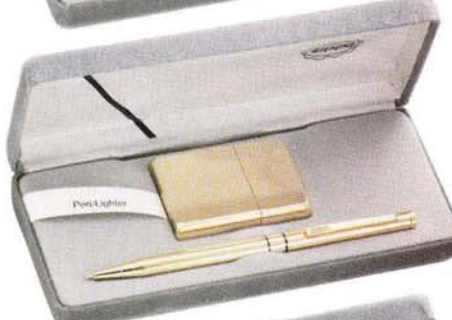

▶ No. WL6 Regular Chrome Lighter Pen Set

▶ No. WL4 Regular Venetian Design Lighter Pen Set

▶ No. WL5 Regular High Polish Brass Lighter Pen Set

▶ No. WL2 Regular Black Elegance Lighter Pen Set

▶ No. WL3 Regular Gold Plate Lighter Pen Set