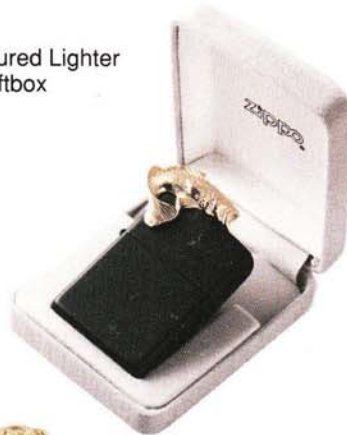

No. 250G Regular High Polish Gold Electroplate with Elephant

No. 250G Regular High Polish Gold Electroplate with Cat

All sculptured figures available on black matte lighters

Sculptured Lighter with giftbox