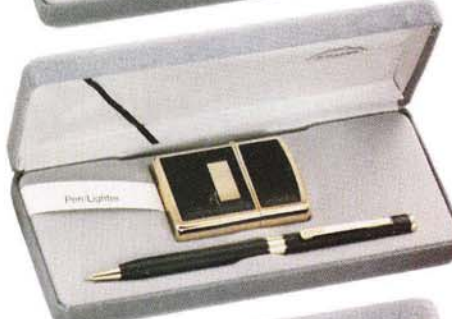

◀ No. WL22 Regular Burgundy Matte Lighter Pen Set

▶ No. WL2 Regular Black Elegance Lighter Pen Set