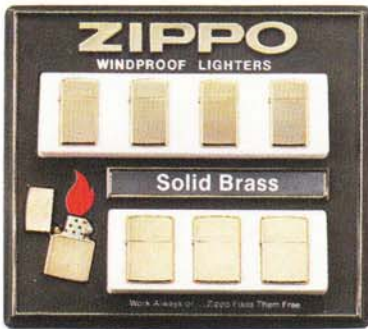

Other lighter assortments are available on display panels.