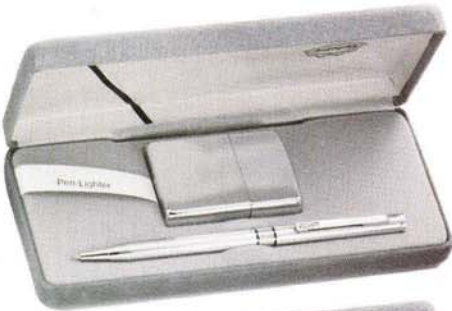

▶ No. WL6 Regular Chrome Lighter Pen Set

▶ No. WL4 Regular Venetian Design Lighter Pen Set

▶ No. WL5 Regular High Polish Brass Lighter Pen Set

▶ No. WL2 Regular Black Elegance Lighter Pen Set

▶ No. WL3 Regular Gold Plate Lighter Pen Set