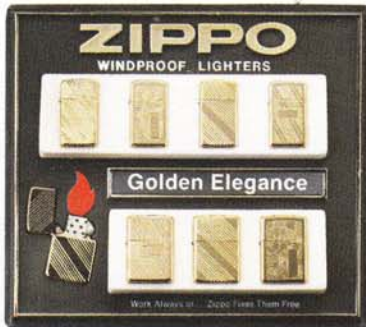

▶ No. W124 Display  
Shows all finishes available in writing instrument line. Also features 6 grey velour gift boxes.

◀ No. BR8 Brass Lighter Display  
Features 8 solid brass windproof lighters. Consists of 4 high polish slims, 2 high polish regulars and 2 brush finish regulars.

No. 1610 CR  
Clam Shell

No. 200CR Clam Shell  
Most popular lighter models available in Clam Shell packaging. Each blister card commands attention with a sharp stripe design.

No. ZSD25 Stationary Display  
Features 15 of Zippo's best selling windproof lighters. ▶  
Each in a gift box.