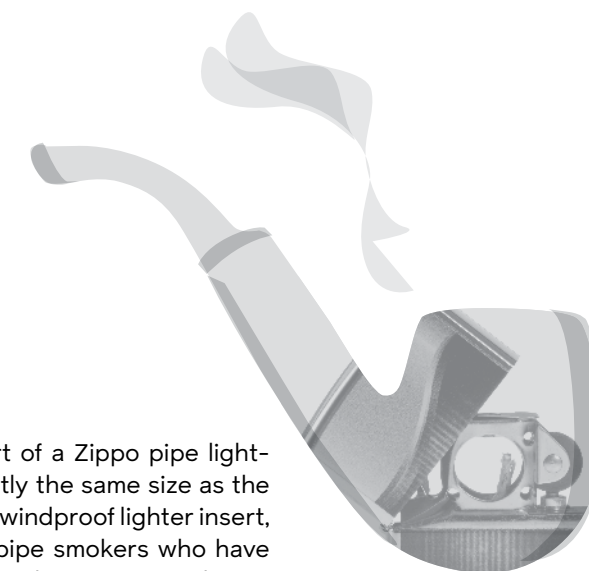

The insert of a Zippo pipe lighter is exactly the same size as the standard windproof lighter insert, allowing pipe smokers who have a treasured Zippo windproof lighter the option of replacing the insert to continue carrying the favorite case.