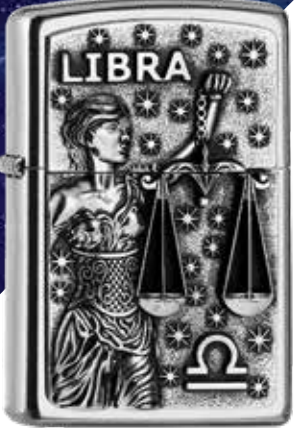

60.004.599 | 55,00 €
29823
 #150 - Black Ice®
 Iced

Zodiac

2.006.506 | 55,00 €
#207 – Street Chrome
Emblem Attached

2.006.508 | 55,00 €
#207 – Street Chrome
Emblem Attached

2.006.500 | 55,00€
#207 – Street Chrome
Emblem Attached

2.006.507 | 55,00 €
#207 – Street Chrome
Emblem Attached

2.006.501 | 55,00 €
#207 – Street Chrome
Emblem Attached

2.006.503 | 55,00 €
#207 – Street Chrome
Emblem Attached

2.006.504 | 55,00 €
#207 – Street Chrome
Emblem Attached

2.006.497 | 55,00 €
#207 – Street Chrome
Emblem Attached

2.006.499 | 55,00 €
#207 – Street Chrome
Emblem Attached

2.006.502 | 55,00 €
#207 – Street Chrome
Emblem Attached

2.006.498 | 55,00 €
#207 – Street Chrome
Emblem Attached

2.006.505 | 55,00 €
#207 – Street Chrome
Emblem Attached

Recommended Public Price

Recommended Public Price

Spiritual

P 60.005.340 | 79,95 €
#24747 – High Polish Purple
Laser 360°

Reverse

2.007.123 | 69,95 €
#250 – High Polish Chrome
Emblem Attached