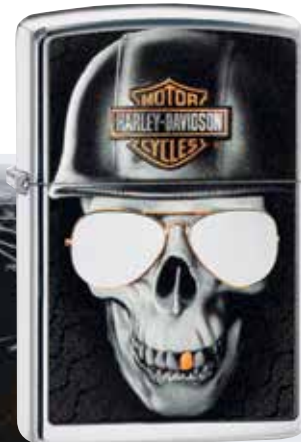

Recommended Public Price

60.004.523 | 65,00 €
Ford
#250 - High Polish Chrome
Lustre/Color Image

60.003.580 | 55,00 €
Ford
#233 - Red Matte
Color Image

Ford Mustang

Harley-Davidson®

©2021 H-D or its affiliates.
 HARLEY-DAVIDSON, HARLEY, H-D, and the Bar and Shield Logo are among the trademarks of H-D U.S.A., LLC. Zippo is a licensee of Harley-Davidson Motor Company.

60.004.457 | 79,95 €
29822
 Harley-Davidson®
 #28378 - Gray Dusk
 Emblem Attached

60.000.099 | 49,95 €
 Harley-Davidson®
 #207 - Street Chrome
 Color Image

60.001.201 | 49,95 €
24025
 Harley-Davidson®
 #205 - Satin Chrome
 Color Image

60.005.591 | 49,95 €
 Harley-Davidson®
 #218 - Black Matte
 Color Image

60.005.394 | 42,95 €
 Harley-Davidson®
 #207 - Street Chrome
 Stamped

60.003.930 | 42,95 €
 Harley-Davidson®
 #207 - Street Chrome
 Color Image

60.004.323 | 59,95 €
29739
 Harley-Davidson®
 #250 - High Polish Chrome
 Color Image/Chromed Out

60.001.210 | 79,95 €
20230
 Harley-Davidson®
 #207 - Street Chrome
 Emblem Attached

60.003.484 | 46,95 €
 Harley-Davidson®
 #207 - Street Chrome
 Color Image