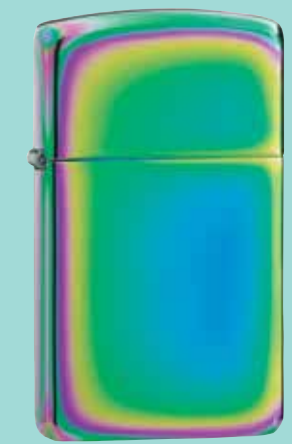

60.001.180 | 55,00 €
#20493
Slim Multi-Color