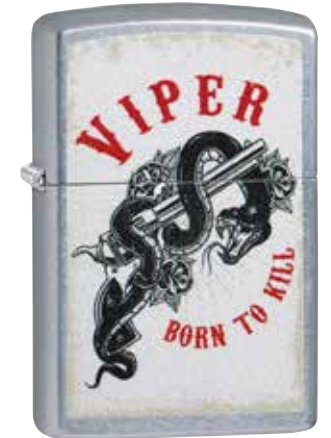

60.005.154 | 49,95 €
Guinness®
#218 - Black Matte
Color Image

60.005.254 | 46,95 €
49177
Kryptek®
#205 - Satin Chrome
Auto Engrave

60.005.255 | 55,00 €
49179
Kryptek®
#229 - Royal Blue Matte
Color Image

© 2021 Kryptek Outdoor Group, LLC.
Kryptek and the Spartan Helmet Design are trademarks of
Kryptek Outdoor Group, LLC and used under license by Zippo Manufacturing Company.

Outdoor

Introducing new designs featuring technologically advanced camouflage patterns from Kryptek. Kryptek provides combat proven features and designs in ultra high-performance technical and tactical outdoor adventure gear. Kryptek products are continuously tested and proven in austere combat environments and extreme hunting conditions.

60.005.127 | 49,95 €
#228 - Green Matte
Laser Engrave

2.006.308 | 69,95 €
#218 - Black Matte
Emblem Attached

60.004.860 | 39,95 €
#207 - Street Chrome
Color Image

2.001.654 | 55,00 €
#200 - Brushed Chrome
Emblem Attached

2.006.319 | 69,95 €
#233 - Red Matte
Emblem Attached

2.006.320 | 69,95 €
#218 - Black Matte
Emblem Attached

2.004.519 | 59,95 €
#200 - Brushed Chrome
Emblem Attached

Recommended Public Price

Recommended Public Price