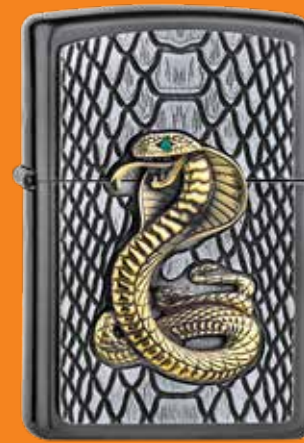

2.005.906 | 59,95 €
#200 – Brushed Chrome
Emblem Attached

NEW

60.005.353 | 42,95 €
#218 – Black Matte
Color Image

NEW

2.007.125 | 69,95 €
#218C – Black Matte
Emblem Attached

60.005.251 | 55,00 €
49116
#204B – Brushed Brass
Color Image

NEW

60.005.642 | 46,95 €
#200 – Brushed Chrome
Lustré

60.000.206 | 46,95 €
#207 – Street Chrome
Color Image

60.004.087 | 46,95 €
#218 – Black Matte
Color Image

2.004.736 | 49,95 €
#205 – Satin Chrome
Emblem Attached

2.005.928 | 75,00 €
#28378 – Gray Dusk
Emblem Attached
Adorned with Swarovski® crystal

2.006.315 | 75,00 €
#28378 – Gray Dusk
Emblem Attached
Adorned with Swarovski® crystal

2.006.317 | 75,00 €
#28378 – Gray Dusk
Emblem Attached
Adorned with Swarovski® crystal