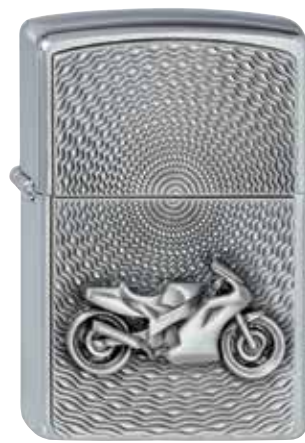

2.000.225 | 55,00 €
#200 - Brushed Chrome
Emblem Attached