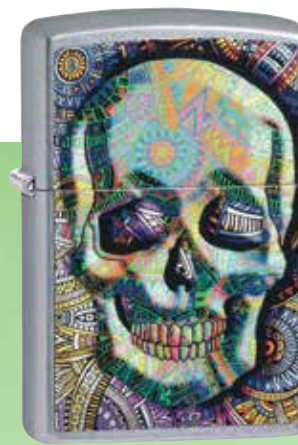

60.005.233 | 55,00 €
#49146 - Iridescent
Laser Engrave

60.000.312 | 55,00 €
#207 - Street Chrome
Emblem Attached

60.004.767 | 49,95 €
#218 - Black Matte
Color Image

60.005.226 | 59,95 €
49141
#150 - Black Ice®
Photo Image

60.005.231 | 42,95 €
49140
#207 - Street Chrome
Color Image

2.000.860 | 55,00 €
#200 - Brushed Chrome
Emblem Attached

60.004.264 | 49,95 €
#24840 - Meadow
Color Image

2.005.904 | 55,00 €
#200 - Brushed Chrome
Emblem Attached