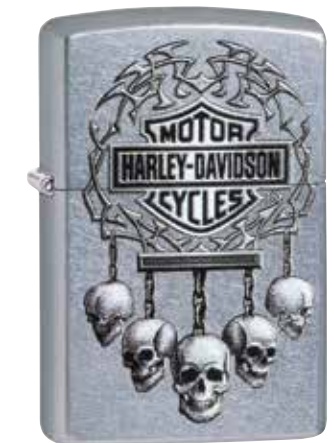

Recommended Public Price

60.004.523 | 65,00 €
Ford
#250 - High Polish Chrome
Lustre/Color Image

60.003.580 | 55,00 €
Ford
#233 - Red Matte
Color Image

Ford Mustang

Harley-Davidson®

©2021 H-D or its affiliates.
 HARLEY-DAVIDSON, HARLEY, H-D, and the Bar and Shield Logo are among the trademarks of H-D U.S.A., LLC. Zippo is a licensee of Harley-Davidson Motor Company.

60.004.457 | 79,95 €
29822
 Harley-Davidson®
 #28378 - Gray Dusk
 Emblem Attached

60.000.099 | 49,95 €
 Harley-Davidson®
 #207 - Street Chrome
 Color Image

60.001.201 | 49,95 €
24025
 Harley-Davidson®
 #205 - Satin Chrome
 Color Image

60.005.591 | 49,95 €
 Harley-Davidson®
 #218 - Black Matte
 Color Image

60.005.394 | 42,95 €
 Harley-Davidson®
 #207 - Street Chrome
 Stamped

60.003.930 | 42,95 €
 Harley-Davidson®
 #207 - Street Chrome
 Color Image