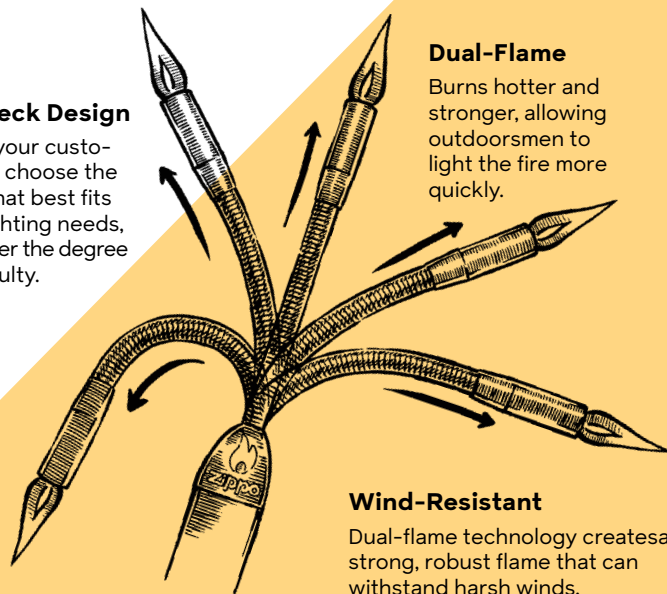

It's slim, powerful nozzle easily fits into the openings on most grills and lanterns, and with wind-resistant dual-flame technology, it's ideal for any outdoor setting.

Wind-resistant dual-flame technology, flexible extended neck, topped by a slim, powerful nozzle, easily fits all lighting openings.

Flex Neck Lighter comes unfilled

Flex Neck Design

Allows your customers to choose the angle that best fits their lighting needs, no matter the degree of difficulty.

Dual-Flame

Burns hotter and stronger, allowing outdoorsmen to light the fire more quickly.