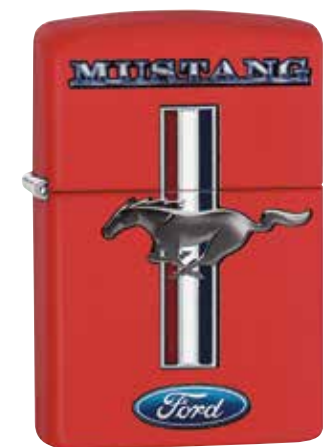

60.003.579 | 49,95 €
Ford
#200 - Brushed Chrome
Color Image

60.004.843 | 55,00 €
Ford
#218 - Black Matte
Color Image

Ford Motor Company Trademarks and Trade Dress used under license to Zippo Manufacturing Company.

Recommended Public Price

60.004.523 | 65,00 €
Ford
#250 - High Polish Chrome
Lustre/Color Image

60.003.580 | 55,00 €
Ford
#233 - Red Matte
Color Image

Ford Mustang

Harley-Davidson®

©2021 H-D or its affiliates.
 HARLEY-DAVIDSON, HARLEY, H-D, and the Bar and Shield Logo are among the trademarks of H-D U.S.A., LLC. Zippo is a licensee of Harley-Davidson Motor Company.