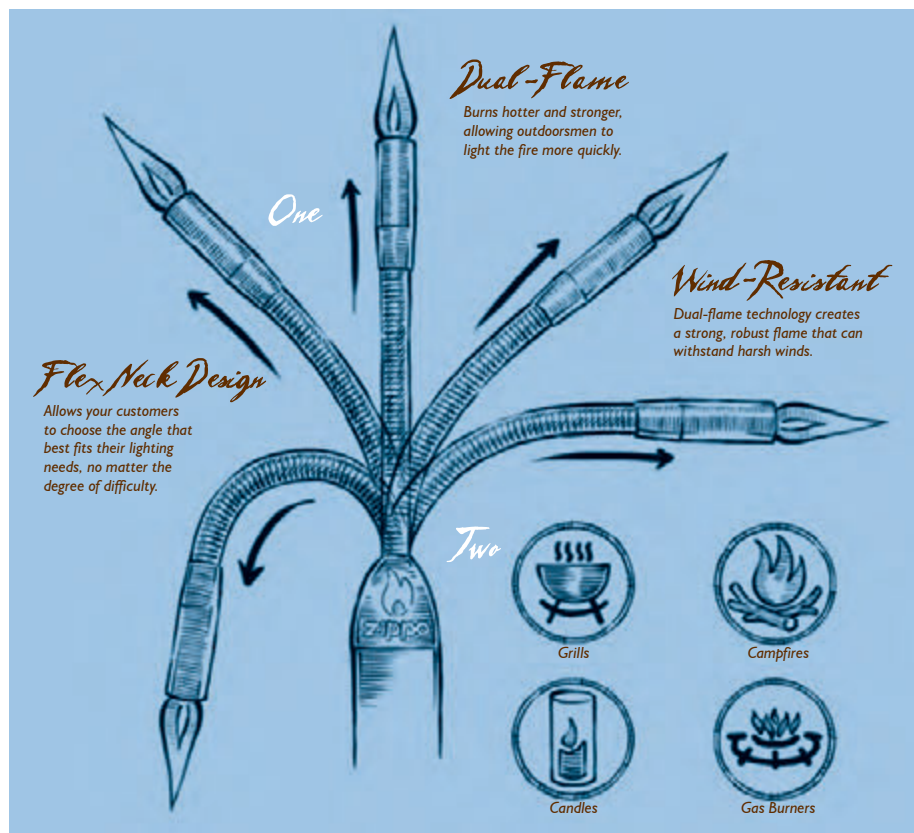

Flex Neck

Grills, lanterns, tiki torches and fireplaces all require a certain degree of precision when being lit. And that's where the FlexNeck Utility Lighter comes in.

It's slim, powerful nozzle easily fits into the openings on most grills and lanterns, and with wind-resistant dual-flame technology, it's ideal for any outdoor setting.

Wind-resistant dual flame technology, flexible extended neck, topped by a slim, powerful nozzle, easily fits all lighting openings.

- Available in two finishes; satin silver and rubberized flat black Rugged metal construction
- Advanced ignition system
- Adjustable butane flame
- Patented safety button