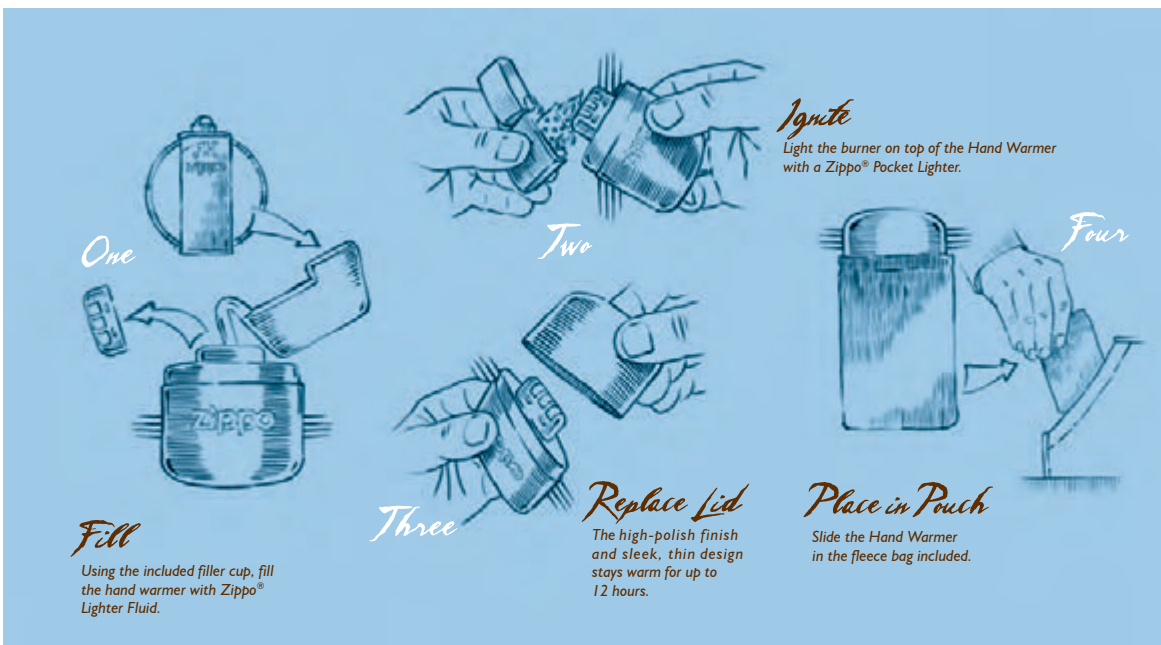

Hand Warmer chrome
2.001.359 · 37,50 €

Hand Warmer black
2.002.583 · 37,50 €