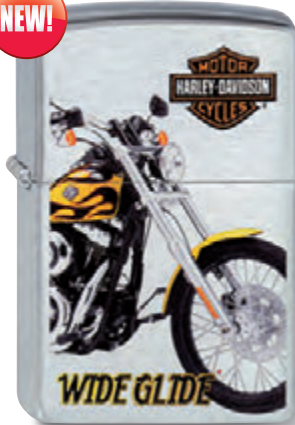

H-D® Street Bob
2.002.345 #250 · 59,95 €

H-D® Street Glide
2.002.346 #250 · 59,95 €

H-D® Ultra Classic
2.002.347 #250 · 59,95 €

H-D® Heritage Softail
2.002.348 #250 · 59,95 €

H-D® Dyna Super Glide
2.002.349 #250 · 59,95 €

H-D® Road King
2.002.350 #250 · 59,95 €

H-D® Fat Bob
2.002.351 #250 · 59,95 €

Harley, Harley-Davidson and the Bar & Shield Logo are among the trademarks of H-D Michigan, LLC. ©2012 H-D. All Rights Reserved. Manufactured by Zippo under license from Harley-Davidson Motor Co.

Harley-Davidson®

NEW!

H-D® Wide Glide
2.003.099 #200 · 42,95 €

NEW!

H-D® Super Glide
2.003.100 #200 · 42,95 €

NEW!

H-D® Street Bob
2.003.098 #200 · 42,95 €

H-D® American Legend
2.002.751 #200 · 42,95 €

Harley-Davidson®

Harley-Davidson® Motor Cycles
1.100.015 #200 · 46,95 €

Harley-Davidson® Bar & Shield
2.002.039 #218 · 49,95 €

Harley-Davidson® Bar & Shield
2.002.040 #200 · 46,95 €

Harley-Davidson® Wings
2.002.755 #218 · 46,95 €