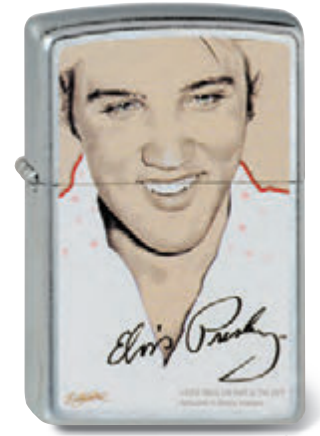

Nicht lieferbar in den Niederlanden.
Not available in The Netherlands.

Jim Beam
2.003.234 #205 · 46,95 €

Jim Beam
2.003.264 #207 · 79,95 €

Jim Beam
2.001.131 #218 · 46,95 €

Jim Beam
2.002.760 #250 · 49,95 €

Jim Beam
2.002.759 #218 · 55,- €

Elvis®

© EPE, Reg. U.S. Pat & TM Off.

NEW!
Elvis Long Live King
2.003.091 #214 · 46,95 €
Artwork © Joe Petruccio

Elvis
2.001.934 #207 · 46,95 €
Artwork © Betty Harper

Elvis - I Love Elvis
2.002.319 #200 · 46,95 €

Elvis - Collage
2.002.321 #200 · 46,95 €

Elvis
2.001.933 #218 · 49,95 €
Artwork © Betty Harper

Elvis Blue
2.001.572 #200 · 46,95 €

Rolling Stones®

NEW!
Rolling Stones
2.003.111 #218 · 46,95 €

NEW!
Rolling Stones Miss You
2.003.110 #218 · 46,95 €