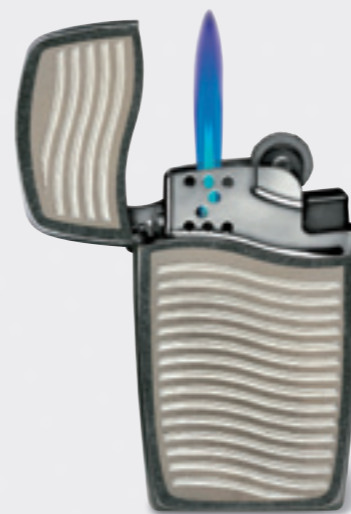

1.500.020
BLU CHANNELED
Laser and rotary engraved
diamond drawn fill patterns
accentuate the sweeping
curve of the lid line. New
Shadow finish.
Engraved on both sides.

95,- €