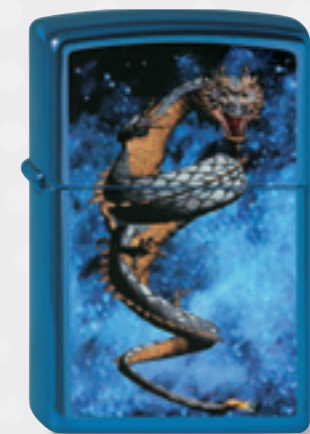

BS Skull Rose
2.001.125 #207 · 39,95 €
© Barrett-Smythe

Guitar Skulls
2.002.033 #207 · 39,95 €

Dragon Moon
2.002.020 #24747 · 49,95 €

Day Of The Dead
2.001.460 #24839 · 46,95 €

Game Over
2.000.860 #200 · 49,95 €

Death Mask
2.000.858 #200 · 49,95 €

© Spiral Direct Ltd
under license to Zippo GmbH.
All rights reserved.

Dragon in Space
2.002.021 #20446 · 49,95 €

Vampire Skull
2.001.323 #200 · 46,95 €

Emblem Guitar & Skull
2.002.284 #200 · 42,95 €