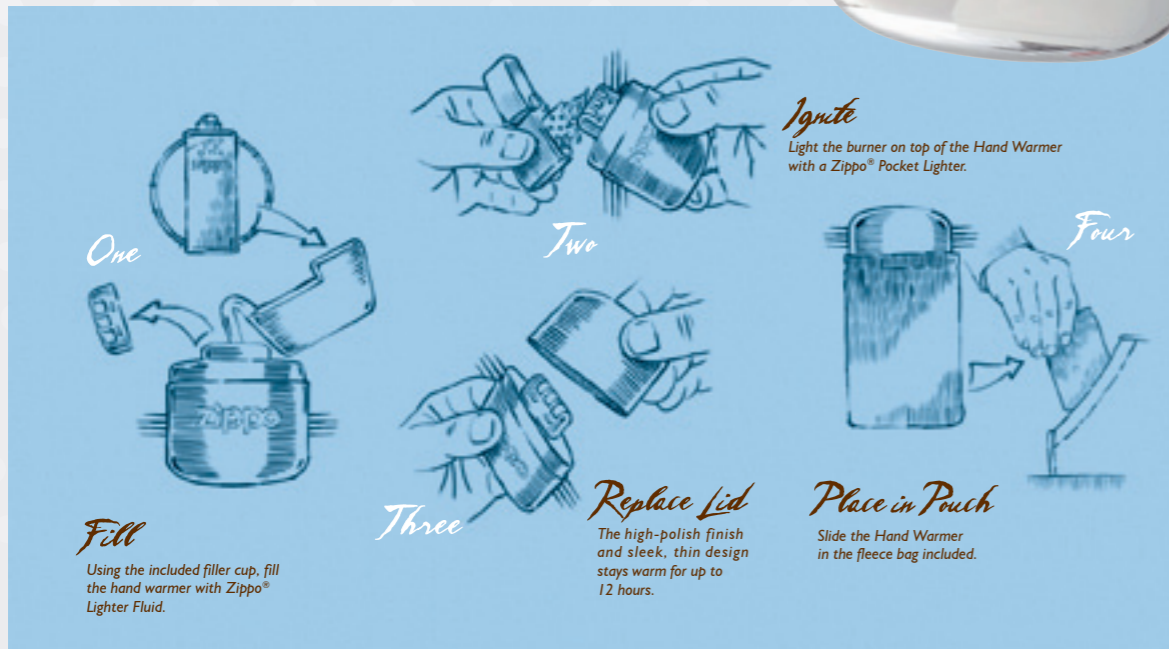

Hand Warmer chrome
2.001.359 · 35,50 €

Hand Warmer black
2.002.583 · 35,50 €