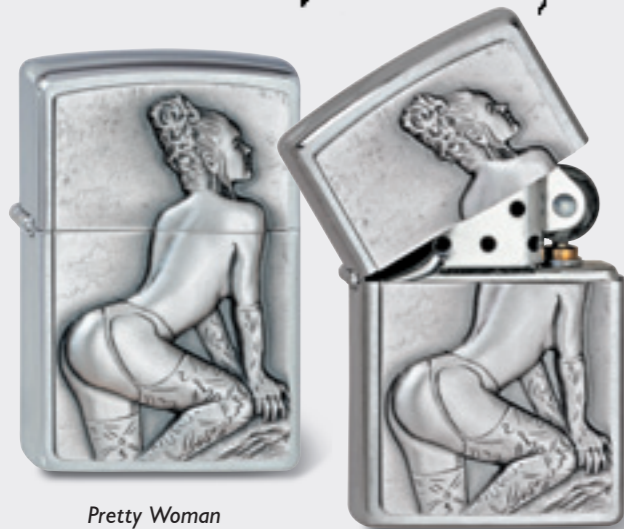

Craig Morey lives and works in the San Francisco Bay Area.

craig morey

Showgirl
2.000.776 #200 · 49,95 €

Overknee Woman
2.000.774 #200 · 49,95 €

Pretty Woman
2.000.772 #200 · 49,95 €

Prisoner of Love
1.300.133 #200 · 49,95 €

© All rights reserved

Zippo Zodiac

Zippo Zodiac Aquarius
2.002.070 #200 · 49,95 €

Zippo Zodiac Pisces
2.002.071 #200 · 49,95 €

Zippo Zodiac Aries
2.002.072 #200 · 49,95 €

Zippo Zodiac Taurus
2.002.073 #200 · 49,95 €