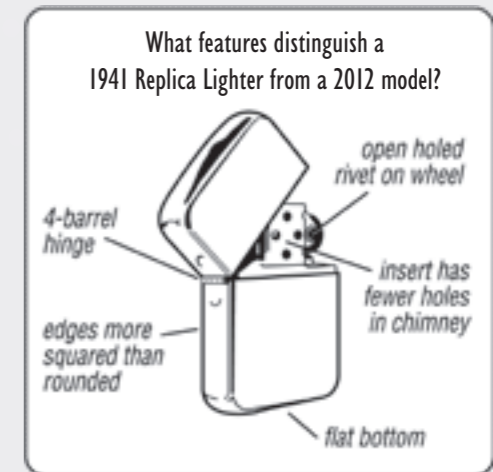

Understated Elegance

The sophistication of an 18k solid gold case or a sterling silver case combined with the panache of classic Zippo styling. You can feel the balance of all the elements. This Zippo lighter travels in the finest company and makes no apology for its pedigree.