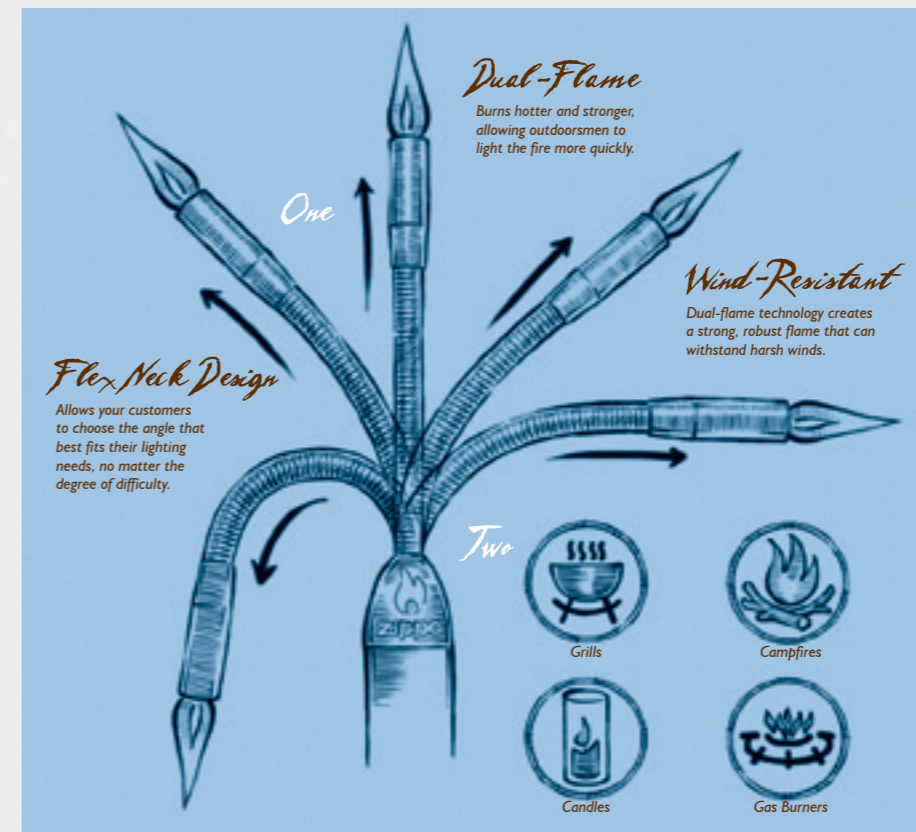

Outdoor Line

You want to be able to enjoy the Great Outdoors even when it's cold outside. And that's why we built our rugged, metal **hand warmer**. It has a high-polish finish and a sleek, thin design so it easily fits into pockets, and it's virtually odorless (great for hunters) and stays warm for up to 12 hours. Plus, it's reusable with Zippo lighter fluid and includes a convenient filler cup and warming bag.

So whether you are going hunting or hitting the slopes, our hand warmer will keep you warm while you're at it. Ideal for hunting, ice fishing, skiing, snowmobiling, and outdoor sporting events.

Hand Warmer chrome
2.001.359 · 35,50 €

Hand Warmer black
2.002.583 · 35,50 €

Outdoor Line

Grills, lanterns, tiki torches and fireplaces all require a certain degree of precision when being lit. And that's where the FlexNeck Utility Lighter comes in.

It's slim, powerful nozzle easily fits into the openings on most grills and lanterns, and with wind-resistant dual-flame technology, it's ideal for any outdoor setting.

Wind-resistant dual flame technology, flexible extended neck, topped by a slim, powerful nozzle, easily fits all lighting openings.

- Available in two finishes; satin silver and rubberized flat black Rugged metal construction
- Advanced ignition system
- Butane Fuel-level indicator
- Adjustable butane flame
- Patented child-resistant safety button

Flex Neck black
2.000.819 · 39,95 €

Flex Neck chrome
2.000.818 · 39,95 €