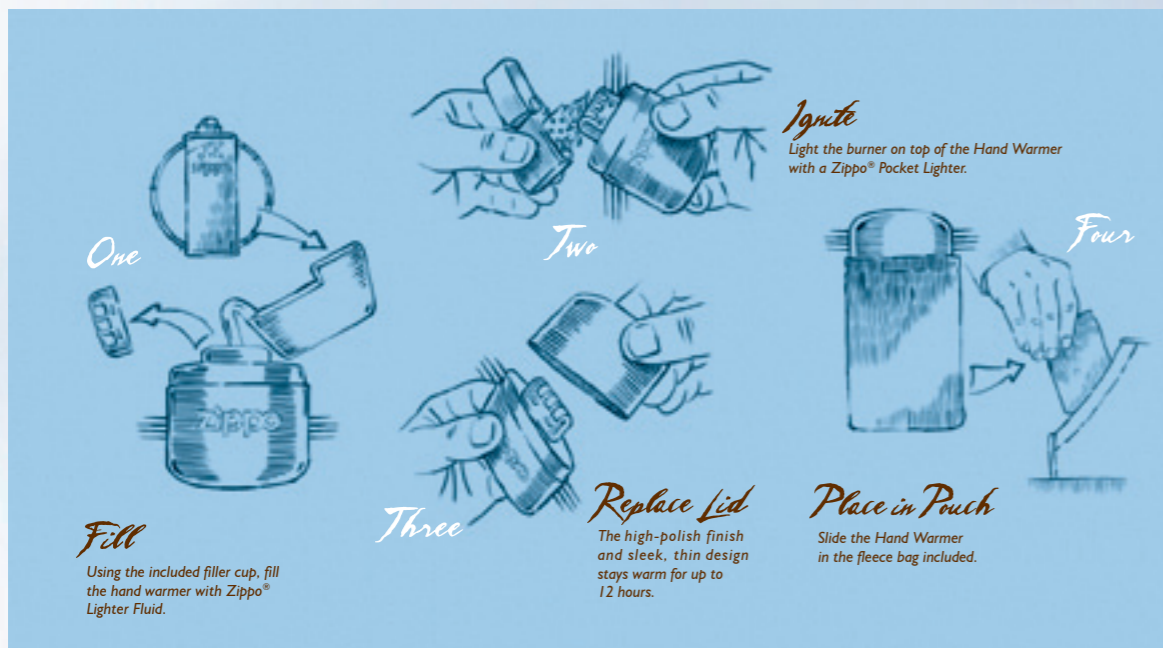

new

Grills, lanterns, tiki torches and fireplaces all require a certain degree of precision when being lit. And that's where the FlexNeck Utility Lighter comes in.

It's slim, powerful nozzle easily fits into the openings on most grills and lanterns, and with wind-resistant dual-flame technology, it's ideal for any outdoor setting.

Wind-resistant dual flame technology, flexible extended neck, topped by a slim, powerful nozzle, easily fits all lighting openings.

- Available in two finishes; satin silver and rubberized flat black Rugged metal construction
- Advanced ignition system
- Butane Fuel-level indicator
- Adjustable butane flame
- Patented child-resistant safety button

new

new

Flex Neck
2.000.819 · 39,95 €

Flex Neck
2.000.818 · 39,95 €

ZIPPO MINI MPL

Die farbenfrohen praktischen **Mini MPL-Lighter** sind mit einer exklusiven Präsent-Box und einer farblich abgestimmten Verpackung ausgestattet. Noch ein schöner Grund mehr zum Schenken und sich selber Schenken.