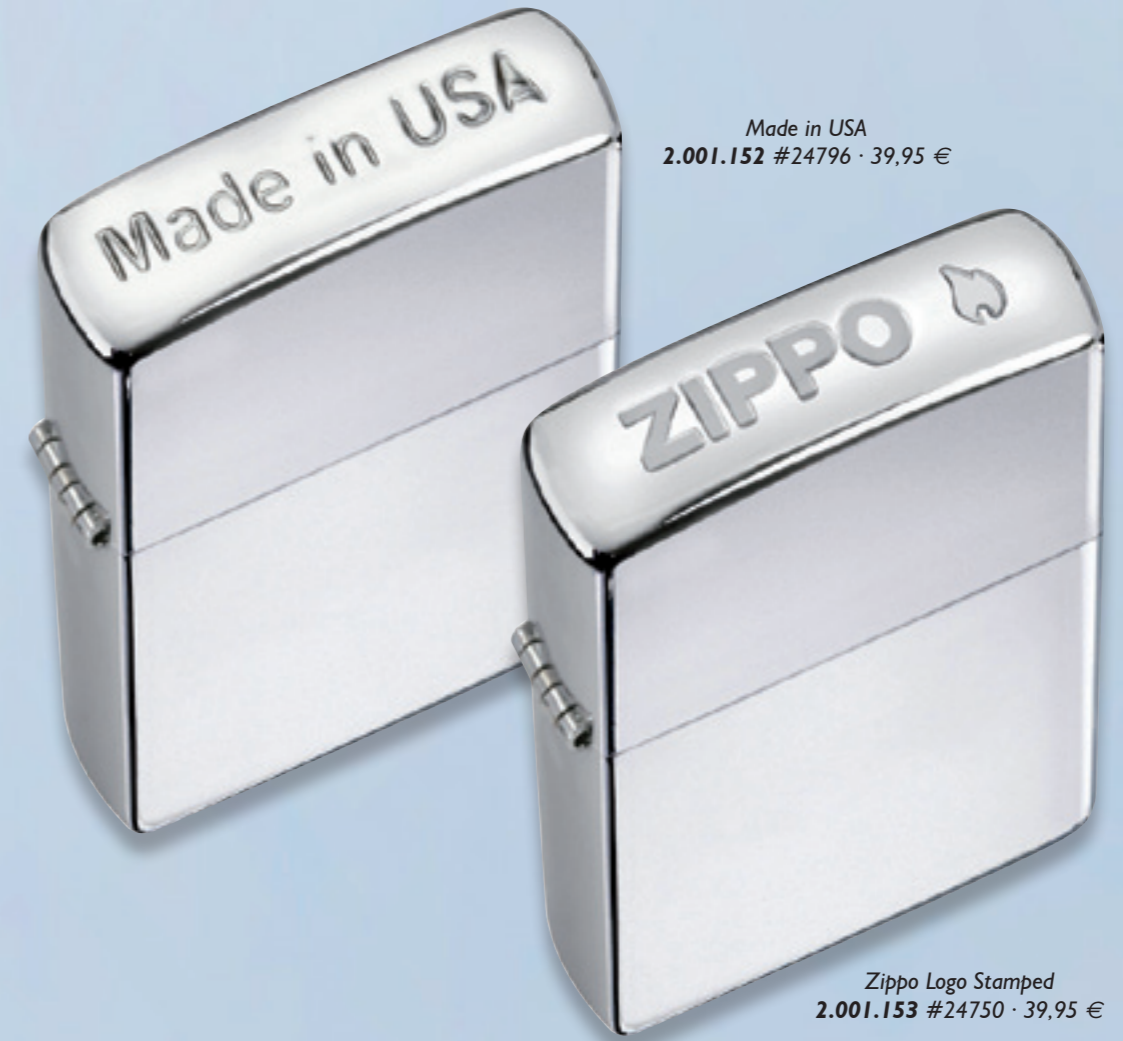

craig morey

Showgirl
2.000.776 #200 · 49,95 €

Overknee Woman
2.000.774 #200 · 49,95 €

Pretty Woman
2.000.772 #200 · 49,95 €

Prisoner of Love
1.300.133 #200 · 49,95 €

© All rights reserved

Made in USA
2.001.152 #24796 · 39,95 €

Zippo Logo Stamped
2.001.153 #24750 · 39,95 €

Zippo tailors the world's favorite lighter with a creative and innovative Crown Stamp on the very top of a high polish chrome lighter. Let the stamped image either ZIPPO and flame or Made in USA be the message. Packaging includes a reflective I-card that draws attention to crown stamp.