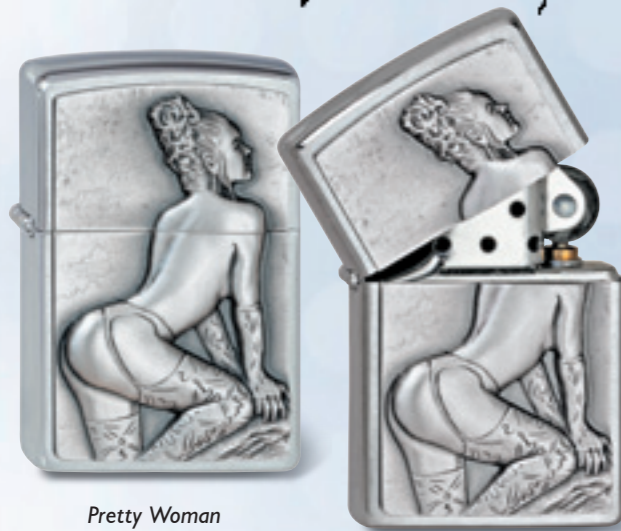

craig morey

Showgirl
2.000.776 #200 · 49,95 €

Overknee Woman
2.000.774 #200 · 49,95 €

Pretty Woman
2.000.772 #200 · 49,95 €

Prisoner of Love
1.300.133 #200 · 49,95 €

© All rights reserved

Made in USA
2.001.152 #24796 · 39,95 €

Zippo Logo Stamped
2.001.153 #24750 · 39,95 €

Zippo tailors the world's favorite lighter with a creative and innovative Crown Stamp on the very top of a high polish chrome lighter. Let the stamped image either ZIPPO and flame or Made in USA be the message. Packaging includes a reflective I-card that draws attention to crown stamp.