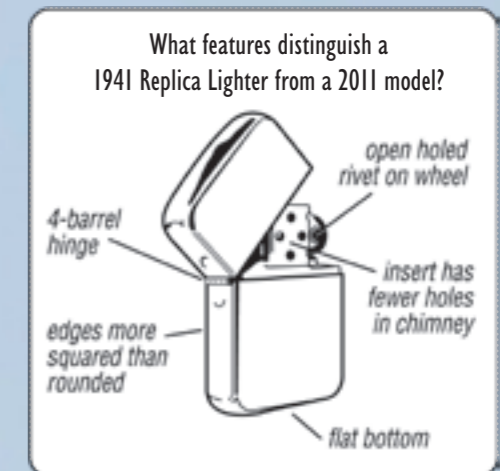

Understated Elegance

The sophistication of an 18k solid gold case or a sterling silver case combined with the panache of classic Zippo styling. You can feel the balance of all the elements. This Zippo lighter travels in the finest company and makes no apology for its pedigree.

Framed Chrome

Zippo puts an intriguing spin on classic brushed chrome. The front and reverse surfaces are vertical brushed chrome, but the outside edge surfaces are black matte. So is it brushed chrome or black matte? Both . . . it's Framed, a hot new look for an old favorite.