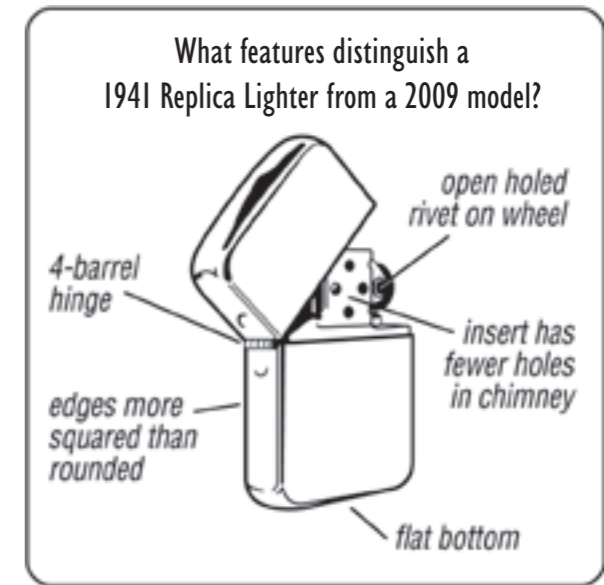

Gold 18 Carat
1.029.195 #195 · 7.250,00