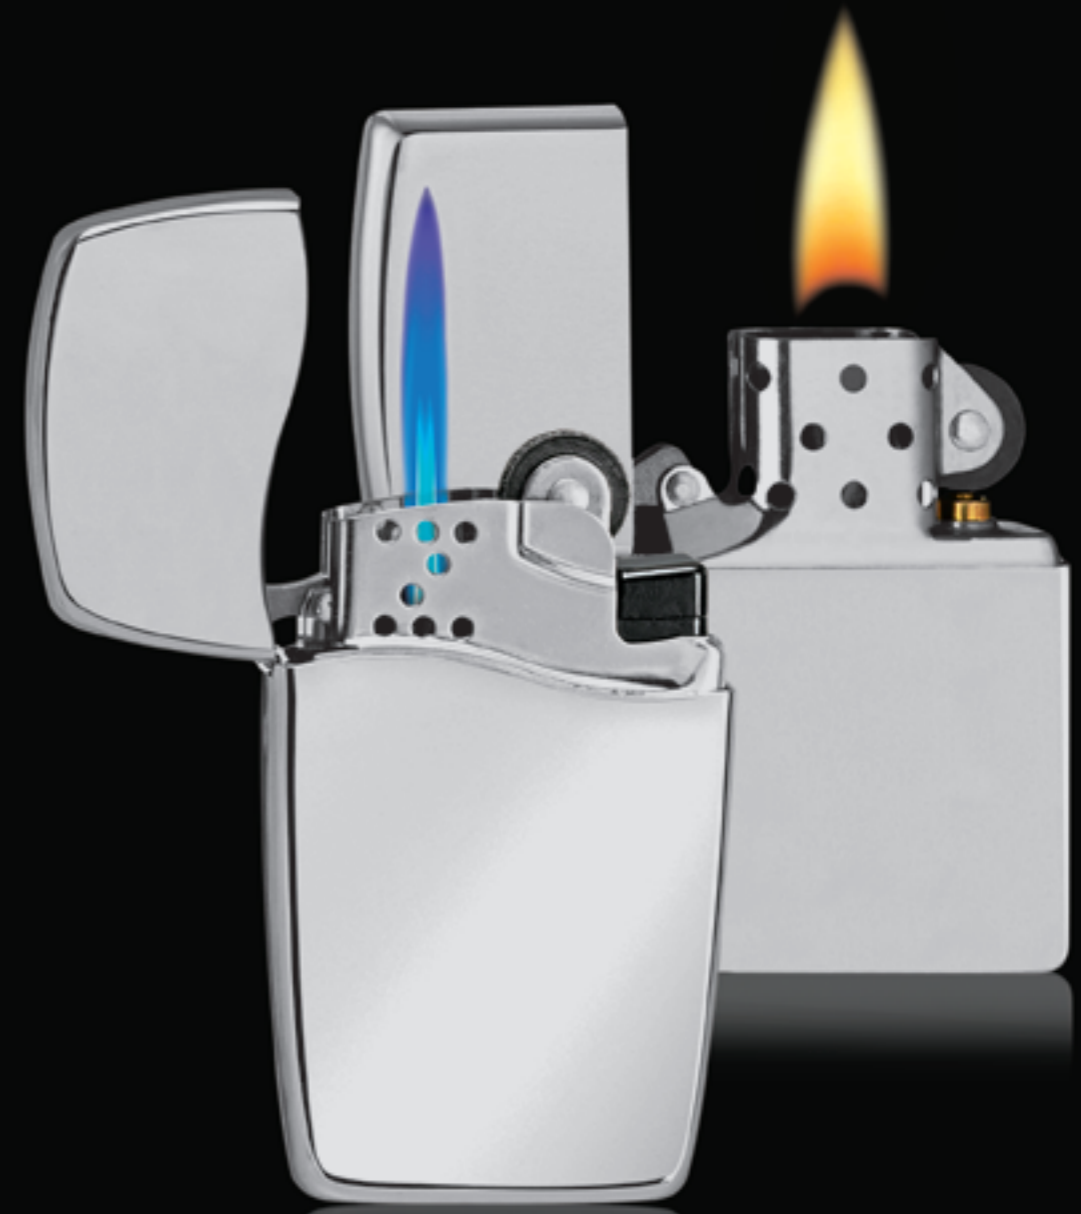

Catalogue 15 €

Collection 2009
zippo®

zippo®

Austria - Belgium - Germany
Luxembourg - Netherlands

Zippo GmbH
European Repair Clinic
Groendahlscher Weg 87
46446 Emmerich am Rhein
Germany

Zippo GmbH
European Repair Clinic
Postbus 174
7040 AD 's Heerenbergh
Netherlands

Zippo GmbH
Groendahlscher Weg 87
46446 Emmerich am Rhein
Germany
Tel.: +49 28 22 960-275
Fax: +49 28 22 960-280
www.zippo.at
www.zippo.de
www.zippo.nl