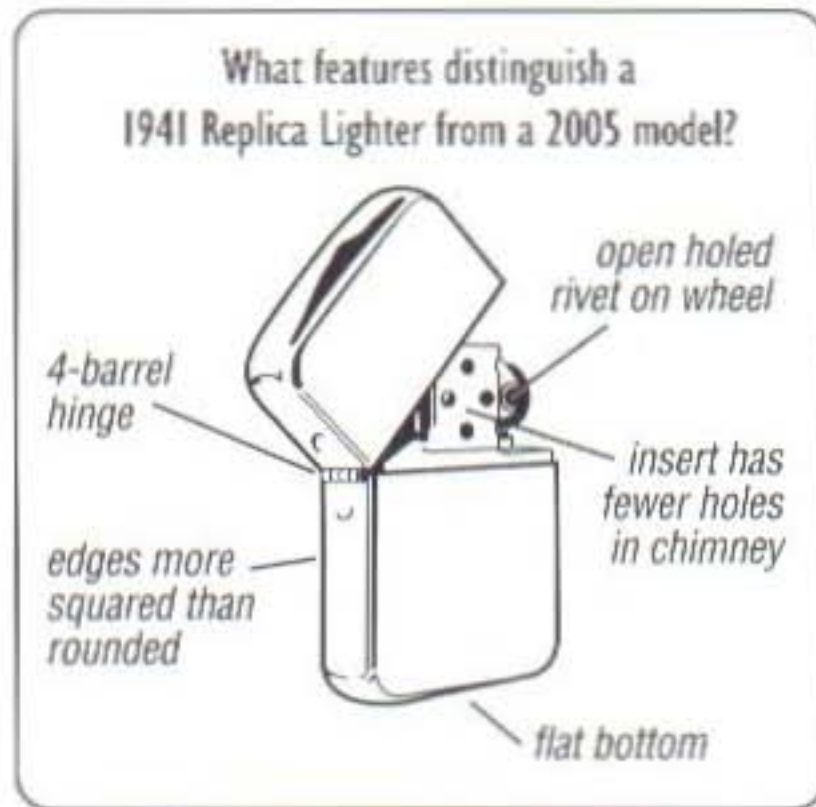

Replica 1941

Replica 1941 brass brushed
026.009 #1941B · 35,- €