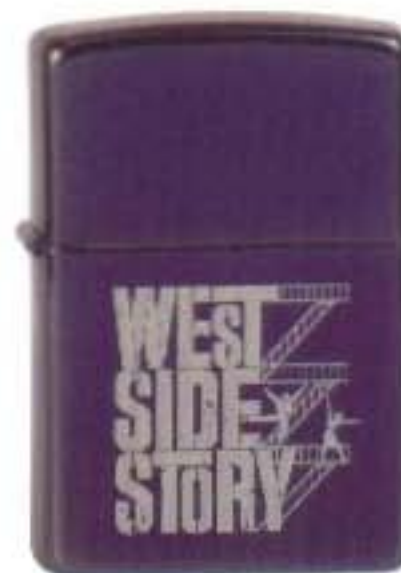

© All rights reserved

Stomp  
100.017 #200 - 33,50 €

West Side Story  
400.002 #200 - 35,- €

West Side Story  
440.069 #151 - 39,50 €

West Side Story  
440.070 #150 - 39,50 €

West Side Story  
440.071 #20328 - 39,50 €